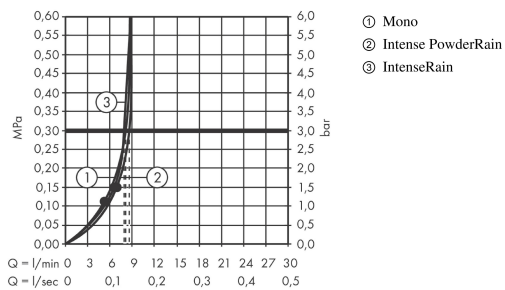

Rainfinity

Shower set 130 3jet EcoSmart 9 l/min with shower bar 150 cm and soap dishes

Surfaces: **chrome** Art. no. : **27674000**

Description

product features

- Consists of: hand shower, shower bar, shower hose, slider, soap dishes
- Shower head size: 130 mm
- Spray pattern: PowderRain, Intense PowderRain, MonoRain
- made of safety glass
- Select button to comfortably switch between spray modes
- pivot connector prevent hose from tangling
- 90° position adjustable slider, pivots left and right, up and down
- maximum flow rate 8 l/min at 3 bar
- 41 mm width of shower bar
- Operating pressure: min. 1,4 bar/max. 6 bar
- wall supports of plastic
- Wall bar type: flat aluminium profile with safety glass finish
- Finish: chrome

Article Details

Price excl. VAT

£ 415.83

Technology

Product image

Scale drawing

Rainfinity

Shower set 130 3jet EcoSmart 9 l/min with shower bar 150 cm and soap dishes

Surfaces: chrome Art. no. : 27674000

Flowchart

The consumption was measured in combination with the appropriate fittings (thermostat/mixer/in-wall valve) to reflect actual application in practice.