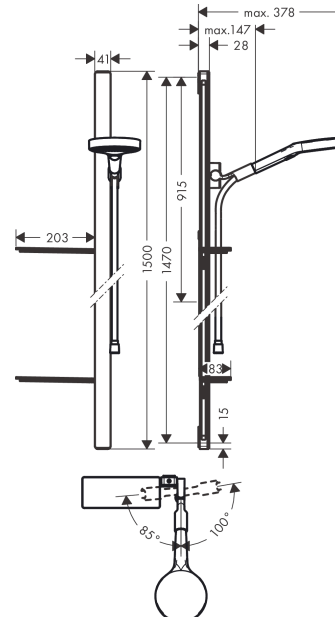

Rainfinity

Shower set 130 3jet EcoSmart 9 l/min with shower bar 150 cm and soap dishes

Surfaces: **chrome** Art. no. : **27674000**

Description

product features

- Consists of: hand shower, shower bar, shower hose, slider, soap dishes
- Shower head size: 130 mm
- Spray pattern: PowderRain, Intense PowderRain, MonoRain
- made of safety glass
- Select button to comfortably switch between spray modes
- pivot connector prevent hose from tangling
- 90° position adjustable slider, pivots left and right, up and down
- maximum flow rate 8 l/min at 3 bar
- 41 mm width of shower bar
- Operating pressure: min. 1,4 bar/max. 6 bar
- wall supports of plastic
- Wall bar type: flat aluminium profile with safety glass finish
- Finish: chrome

Article Details

Price excl. VAT

£ 415.83

Technology

Product image

Scale drawing

Rainfinity

Shower set 130 3jet EcoSmart 9 l/min with shower bar 150 cm and soap dishes

Surfaces: chrome Art. no. : 27674000

Flowchart

The consumption was measured in combination with the appropriate fittings (thermostat/mixer/in-wall valve) to reflect actual application in practice.