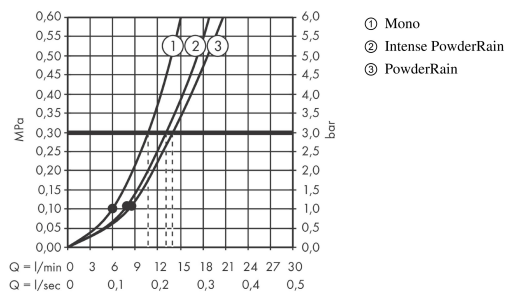

Rainfinity
Shower set 130 3jet with shower bar 150 cm and soap dishes
 Surfaces: **chrome** Art. no. : **27673000**

Description

product features

- Consists of: hand shower, shower bar, shower hose, slider, soap dishes
- Shower head size: 130 mm
- Spray pattern: PowderRain, Intense PowderRain, MonoRain
- made of safety glass
- Select button to comfortably switch between spray modes
- pivot connector prevent hose from tangling
- 90° position adjustable slider, pivots left and right, up and down
- maximum flow rate 14 l/min at 3 bar
- 41 mm width of shower bar
- Operating pressure: min. 1,1 bar/max. 6 bar
- wall supports of plastic
- Wall bar type: flat aluminium profile with safety glass finish
- Finish: chrome

Article Details

Price excl. VAT

£ 415.83

Technology

Product image

Scale drawing

Rainfinity
Shower set 130 3jet with shower bar 150 cm and soap dishes
 Surfaces: **chrome** Art. no. : **27673000**

Flowchart

The consumption was measured in combination with the appropriate fittings (thermostat/mixer/in-wall valve) to reflect actual application in practice.