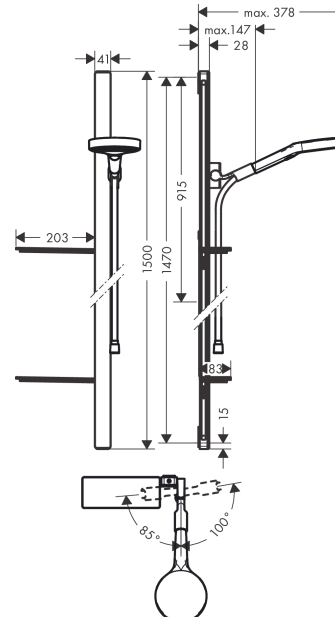

Rainfinity
Shower set 130 3jet with shower bar 150 cm and soap dishes
 Surfaces: **chrome** Art. no. : **27673000**

Description

product features

- Consists of: hand shower, shower bar, shower hose, slider, soap dishes
- Shower head size: 130 mm
- Spray pattern: PowderRain, Intense PowderRain, MonoRain
- made of safety glass
- Select button to comfortably switch between spray modes
- pivot connector prevent hose from tangling
- 90° position adjustable slider, pivots left and right, up and down
- maximum flow rate 14 l/min at 3 bar
- 41 mm width of shower bar
- Operating pressure: min. 1,1 bar/max. 6 bar
- wall supports of plastic
- Wall bar type: flat aluminium profile with safety glass finish
- Finish: chrome

Article Details

Price excl. VAT

£ 415.83

Technology

Product image

Scale drawing

Rainfinity
Shower set 130 3jet with shower bar 150 cm and soap dishes
 Surfaces: **chrome** Art. no. : **27673000**

Flowchart

The consumption was measured in combination with the appropriate fittings (thermostat/mixer/in-wall valve) to reflect actual application in practice.