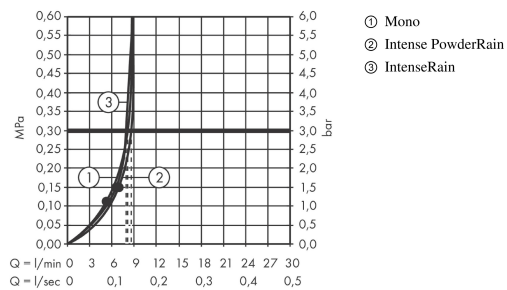

Rainfinity

Shower set 130 3jet EcoSmart 9 l/min with shower bar 90 cm and soap dish

Surfaces: chrome Art. no. : 27672000

Description

product features

- Consists of: hand shower, shower bar, shower hose, slider, soap dish
- Shower head size: 130 mm
- Spray pattern: PowderRain, Intense PowderRain, MonoRain
- made of safety glass
- Select button to comfortably switch between spray modes
- pivot connector prevent hose from tangling
- 90° position adjustable slider, pivots left and right, up and down
- maximum flow rate 8 l/min at 3 bar
- 41 mm width of shower bar
- Operating pressure: min. 1,4 bar/max. 6 bar
- wall supports of plastic
- Wall bar type: flat aluminium profile with safety glass finish
- Finish: chrome

Article Details

Price excl. VAT

£ 322.50

Technology

Product image

Scale drawing

Rainfinity
Shower set 130 3jet EcoSmart 9 l/min with shower bar 90 cm and soap dish
 Surfaces: **chrome** Art. no. : **27672000**

Flowchart

The consumption was measured in combination with the appropriate fittings (thermostat/mixer/in-wall valve) to reflect actual application in practice.