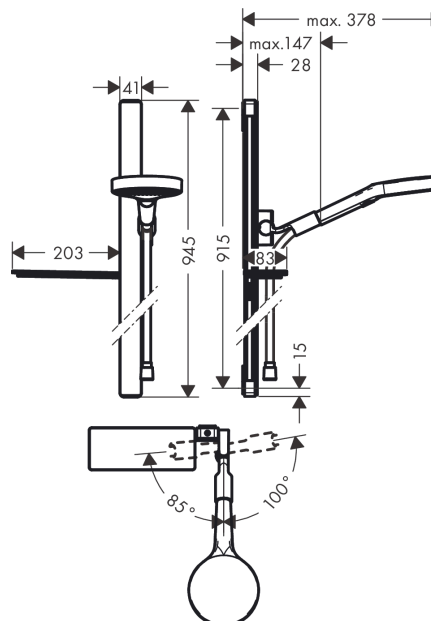

Rainfinity

Shower set 130 3jet EcoSmart 9 l/min with shower bar 90 cm and soap dish

Surfaces: chrome Art. no. : 27672000

Description

product features

- Consists of: hand shower, shower bar, shower hose, slider, soap dish
- Shower head size: 130 mm
- Spray pattern: PowderRain, Intense PowderRain, MonoRain
- made of safety glass
- Select button to comfortably switch between spray modes
- pivot connector prevent hose from tangling
- 90° position adjustable slider, pivots left and right, up and down
- maximum flow rate 8 l/min at 3 bar
- 41 mm width of shower bar
- Operating pressure: min. 1,4 bar/max. 6 bar
- wall supports of plastic
- Wall bar type: flat aluminium profile with safety glass finish
- Finish: chrome

Article Details

Price excl. VAT

£ 322.50

Technology

Product image

Scale drawing

Rainfinity
Shower set 130 3jet EcoSmart 9 l/min with shower bar 90 cm and soap dish
 Surfaces: **chrome** Art. no. : **27672000**

Flowchart

The consumption was measured in combination with the appropriate fittings (thermostat/mixer/in-wall valve) to reflect actual application in practice.