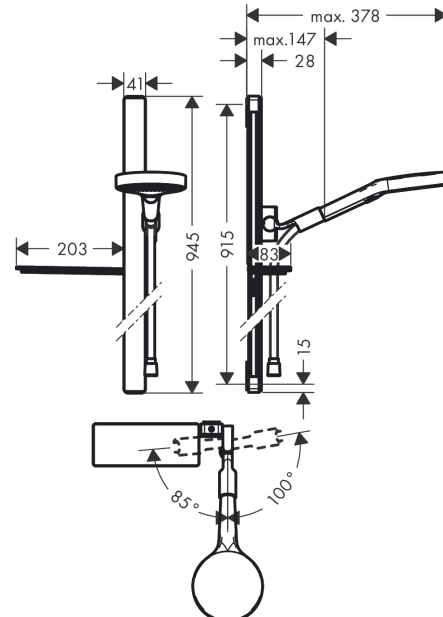

Rainfinity
Shower set 130 3jet with shower bar 90 cm and soap dish
 Surfaces: **chrome** Art. no. : **27671000**

Description

product features

- Consists of: hand shower, shower bar, shower hose, slider, soap dish
- Shower head size: 130 mm
- Spray pattern: PowderRain, Intense PowderRain, MonoRain
- made of safety glass
- Select button to comfortably switch between spray modes
- pivot connector prevent hose from tangling
- 90° position adjustable slider, pivots left and right, up and down
- maximum flow rate 14 l/min at 3 bar
- 41 mm width of shower bar
- Operating pressure: min. 1,1 bar/max. 6 bar
- wall supports of plastic
- Wall bar type: flat aluminium profile with safety glass finish
- Finish: chrome

Article Details

Price excl. VAT

£ 322.50

Technology

Product image

Scale drawing

Rainfinity
Shower set 130 3jet with shower bar 90 cm and soap dish
 Surfaces: **chrome** Art. no. : **27671000**

Flowchart

The consumption was measured in combination with the appropriate fittings (thermostat/mixer/in-wall valve) to reflect actual application in practice.