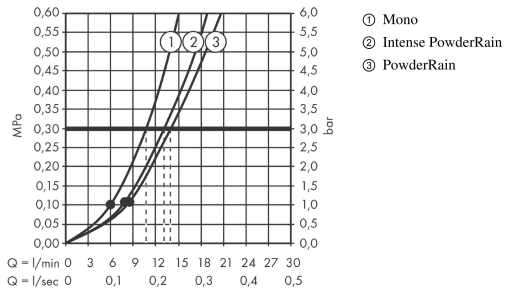

Rainfinity
Shower set 130 3jet with shower bar 90 cm and soap dish
 Surfaces: **chrome** Art. no. : **27671000**

Description

product features

- Consists of: hand shower, shower bar, shower hose, slider, soap dish
- Shower head size: 130 mm
- Spray pattern: PowderRain, Intense PowderRain, MonoRain
- made of safety glass
- Select button to comfortably switch between spray modes
- pivot connector prevent hose from tangling
- 90° position adjustable slider, pivots left and right, up and down
- maximum flow rate 14 l/min at 3 bar
- 41 mm width of shower bar
- Operating pressure: min. 1,1 bar/max. 6 bar
- wall supports of plastic
- Wall bar type: flat aluminium profile with safety glass finish
- Finish: chrome

Article Details

Price excl. VAT

£ 322.50

Technology

Product image

Scale drawing

Rainfinity
Shower set 130 3jet with shower bar 90 cm and soap dish
 Surfaces: **chrome** Art. no. : **27671000**

Flowchart

The consumption was measured in combination with the appropriate fittings (thermostat/mixer/in-wall valve) to reflect actual application in practice.