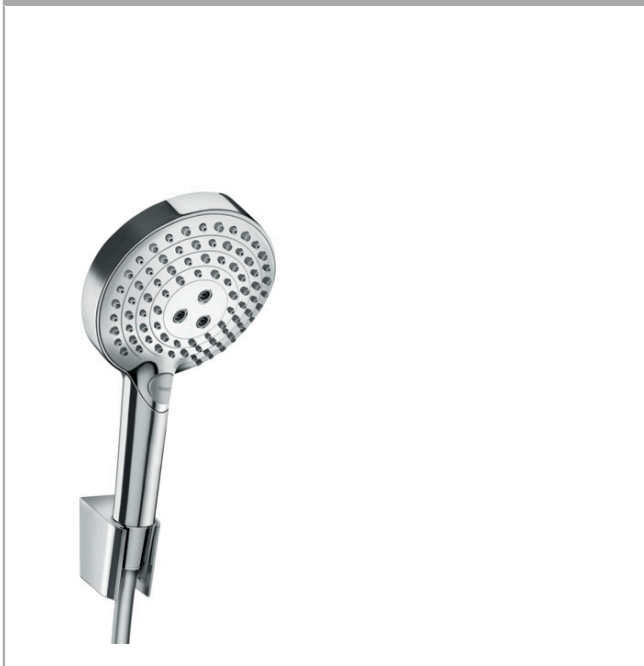

Raindance Select S
Shower holder set 120 3jet PowderRain with shower hose 160 cm
 Surfaces: **chrome** Art. no. : **27668000**

Description

product features

- Consists of: hand shower, shower holder, shower hose
- Shower head size: 125 mm
- Spray pattern: PowderRain, Rain, Whirl
- Select button to comfortably switch between spray modes
- Maximum flow rate (at 3 bar): 12 l/min
- pivot connector prevent hose from tangling
- Operating pressure: min. 1 bar/max. 6 bar
- wall supports of plastic

Article Details

Price excl. VAT

£ 125.83

Technology

Product image

Scale drawing