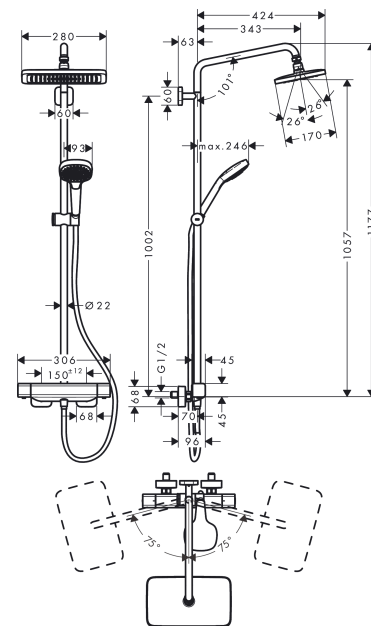

Croma E
Showerpipe 280 1jet EcoSmart 9 l/min with thermostat
 Surfaces: **chrome** Art. no. : **27660000**

Description

product features

- Consists of: overhead shower, hand shower, Thermostatic shower mixer, shower hose
- overhead shower Croma 280
- Shower head size: 280 x 170 mm
- Spray pattern: RainAir
- overhead shower angle adjustable
- height-adjustable hand shower holder with external select button
- Maximum flow rate (at 3 bar): 8.5 l/min
- Operating pressure: min. 1 bar/max. 10 bar
- Swivel shower arm
- thermostat Ecostat E
- safety stop at 40°C
- exposed design allows easy installation, all working parts are outside of the wall
- Centre distance 150 mm ± 12 mm
- pipe can be shortened in height

Article Details

Price excl. VAT

£ 666.67

Technology

Product image

Scale drawing

Croma E
Showerpipe 280 1jet EcoSmart 9 l/min with thermostat
 Surfaces: **chrome** Art. no. : **27660000**

Flowchart