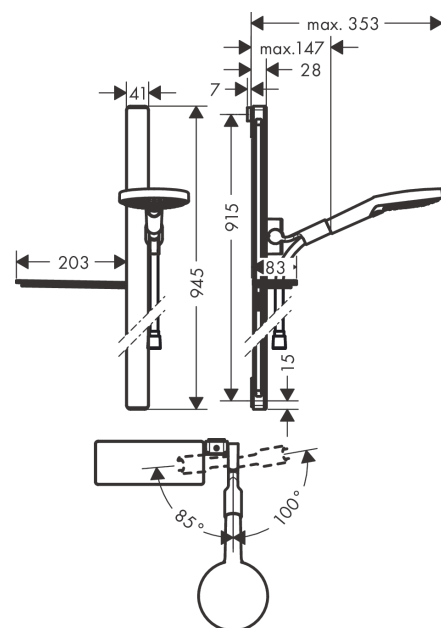

Raindance Select S

Shower set 120 3jet with Unica'E shower rail 90 cm and soap dish

Surfaces: **white/chrome** Art. no. : **27648400**

Description

product features

- Consists of: hand shower, shower bar, shower hose, slider, soap dish
- Shower head size: 125 mm
- Spray pattern: Rain, RainAir, Whirl
- made of safety glass
- Select button to comfortably switch between spray modes
- pivot connector prevent hose from tangling
- 90° position adjustable slider, pivots left and right, up and down
- maximum flow rate 15 l/min at 3 bar
- 41 mm width of shower bar
- wall supports of plastic
- Wall-mounted: screw fixing
- Wall bar type: flat aluminium profile with safety glass finish
- Finish: chrome or white

Article Details

Price excl. VAT

£ 387.50

Technology

Design awards

Product image

Scale drawing

Raindance Select S
Shower set 120 3jet with Unica'E shower rail 90 cm and soap dish
 Surfaces: **white/chrome** Art. no. : **27648400**

Flowchart

The consumption was measured in combination with the appropriate fittings (thermostat/mixer/ in-wall valve) to reflect actual application in practice.