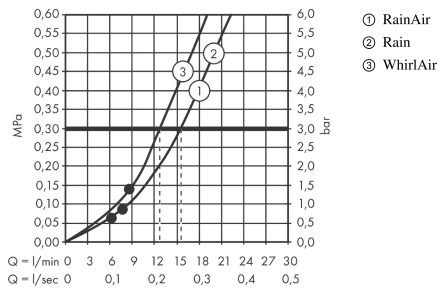

Raindance Select S

Shower set 120 3jet with Unica'E shower rail 90 cm and soap dish

Surfaces: **white/chrome** Art. no. : **27648400**

Description

product features

- Consists of: hand shower, shower bar, shower hose, slider, soap dish
- Shower head size: 125 mm
- Spray pattern: Rain, RainAir, Whirl
- made of safety glass
- Select button to comfortably switch between spray modes
- pivot connector prevent hose from tangling
- 90° position adjustable slider, pivots left and right, up and down
- maximum flow rate 15 l/min at 3 bar
- 41 mm width of shower bar
- wall supports of plastic
- Wall-mounted: screw fixing
- Wall bar type: flat aluminium profile with safety glass finish
- Finish: chrome or white

Article Details

Price excl. VAT

£ 387.50

Technology

Design awards

Product image

Scale drawing

Raindance Select S
Shower set 120 3jet with Unica'E shower rail 90 cm and soap dish
 Surfaces: **white/chrome** Art. no. : **27648400**

Flowchart

The consumption was measured in combination with the appropriate fittings (thermostat/mixer/ in-wall valve) to reflect actual application in practice.