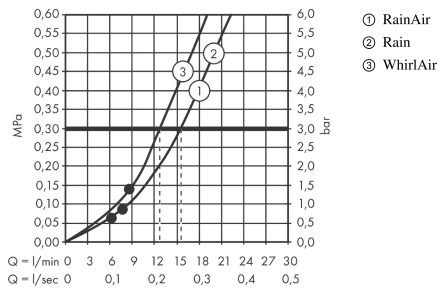

Raindance Select S

Shower set 120 3jet with Unica'E shower rail 90 cm and soap dish

Surfaces: chrome Art. no. : 27648000

Description

product features

- Consists of: hand shower, shower bar, shower hose, slider, soap dish
- Shower head size: 125 mm
- Spray pattern: Rain, RainAir, Whirl
- made of safety glass
- Select button to comfortably switch between spray modes
- pivot connector prevent hose from tangling
- 90° position adjustable slider, pivots left and right, up and down
- maximum flow rate 15 l/min at 3 bar
- 41 mm width of shower bar
- wall supports of plastic
- Wall-mounted: screw fixing
- Wall bar type: flat aluminium profile with safety glass finish
- Finish: chrome or white

Article Details

Price excl. VAT

£ 387.50

Technology

Design awards

Product image

Scale drawing

Raindance Select S
Shower set 120 3jet with Unica'E shower rail 90 cm and soap dish
 Surfaces: **chrome** Art. no. : **27648000**

Flowchart

The consumption was measured in combination with the appropriate fittings (thermostat/mixer/ in-wall valve) to reflect actual application in practice.