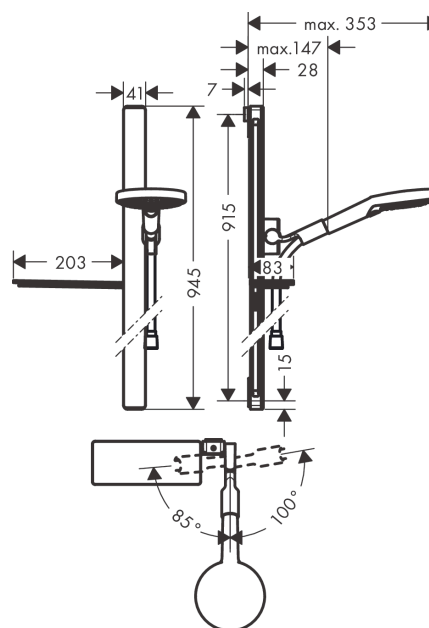

Raindance Select S

Shower set 120 3jet with Unica'E shower rail 90 cm and soap dish

Surfaces: chrome Art. no. : 27648000

Description

product features

- Consists of: hand shower, shower bar, shower hose, slider, soap dish
- Shower head size: 125 mm
- Spray pattern: Rain, RainAir, Whirl
- made of safety glass
- Select button to comfortably switch between spray modes
- pivot connector prevent hose from tangling
- 90° position adjustable slider, pivots left and right, up and down
- maximum flow rate 15 l/min at 3 bar
- 41 mm width of shower bar
- wall supports of plastic
- Wall-mounted: screw fixing
- Wall bar type: flat aluminium profile with safety glass finish
- Finish: chrome or white

Article Details

Price excl. VAT

£ 387.50

Technology

Design awards

Product image

Scale drawing

Raindance Select S
Shower set 120 3jet with Unica'E shower rail 90 cm and soap dish
 Surfaces: **chrome** Art. no. : **27648000**

Flowchart

The consumption was measured in combination with the appropriate fittings (thermostat/mixer/ in-wall valve) to reflect actual application in practice.