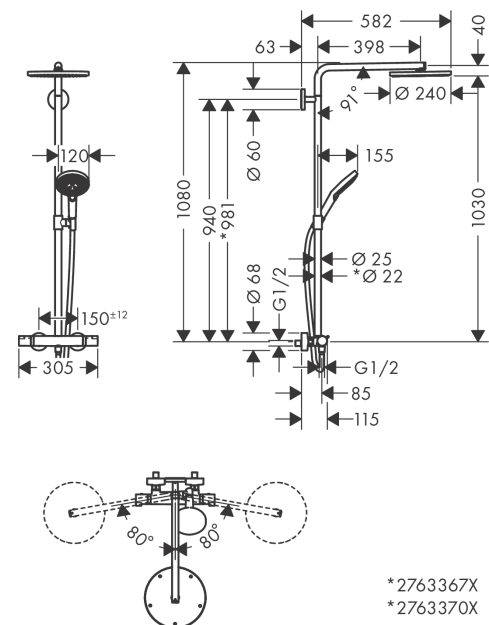

Raindance Select S
Showerpipe 240 1jet PowderRain with thermostatic shower mixer
 Surfaces: **polished gold-optic** Art. no. : **27633990**

Description

product features

- Consists of: overhead shower, hand shower, Thermostatic shower mixer, shower hose, slider
- overhead shower Raindance S240 P
- Shower head size: 240 mm
- Spray pattern: PowderRain
- Shower arm length: 460 mm
- height-adjustable hand shower holder
- Maximum flow rate (at 3 bar): 16 l/min
- Flow rate PowderRain (at 3 bar): 16 l/min
- Operating pressure: min. 1.5 bar/max. 10 bar
- Swivel shower arm
- thermostat Ecostat Comfort
- safety stop at 40°C
- adjustable hot water limitation
- outlets controlled via volume control/diverter and may not be used simultaneously
- exposed design allows easy installation, all working parts are outside of the wall
- Connection dimension 1/2"
- Connection thread 1/2"
- Centre distance 150 mm ± 12 mm
- pipe can be shortened in height
- WRAS 1903308
- Kiwa UK 1903706

Article Details

Price excl. VAT

£ 1,437.50

Technology

Certificates

kiwa

Product image

Scale drawing

Raindance Select S
Showerpipe 240 1jet PowderRain with thermostatic shower mixer
 Surfaces: **polished gold-optic** Art. no. : **27633990**

Flowchart