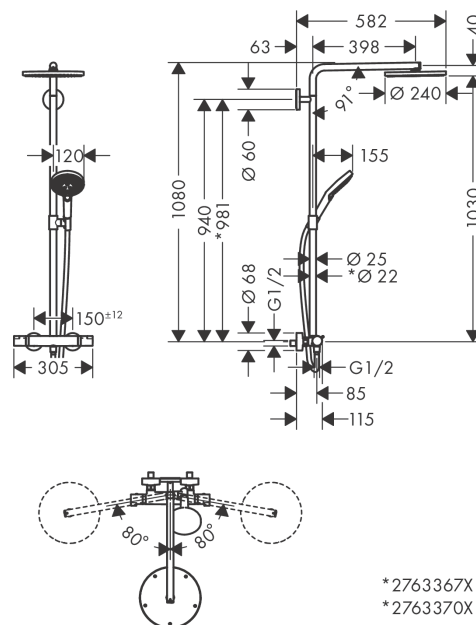

Scale drawing