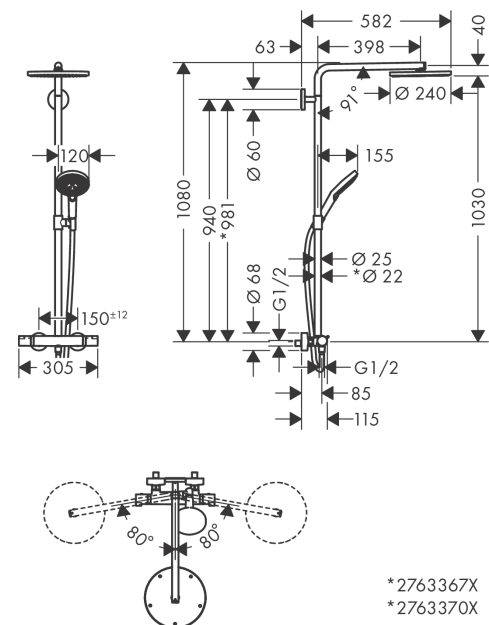

Scale drawing