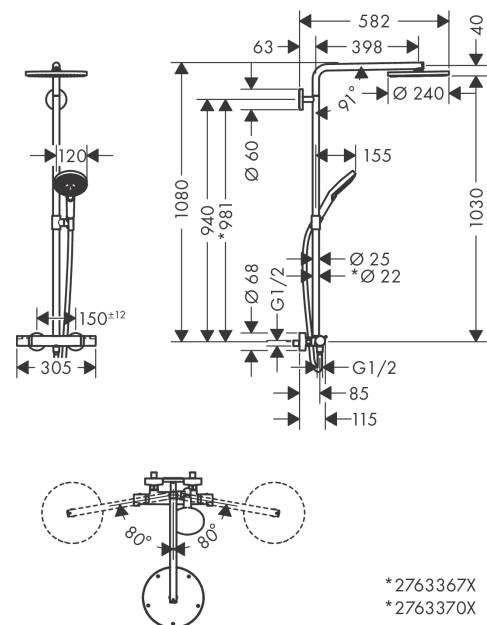

Scale drawing