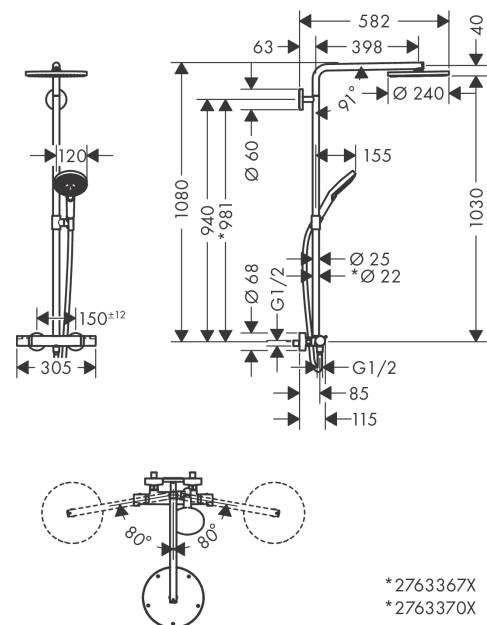

Raindance Select S
Showerpipe 240 1jet PowderRain with thermostatic shower mixer
 Surfaces: **brushed bronze** Art. no. : **27633140**

Description

product features

- Consists of: overhead shower, hand shower, Thermostatic shower mixer, shower hose, slider
- overhead shower Raindance S240 P
- Shower head size: 240 mm
- Spray pattern: PowderRain
- Shower arm length: 460 mm
- height-adjustable hand shower holder
- Maximum flow rate (at 3 bar): 16 l/min
- Flow rate PowderRain (at 3 bar): 16 l/min
- Operating pressure: min. 1.5 bar/max. 10 bar
- Swivel shower arm
- thermostat Ecostat Comfort
- safety stop at 40°C
- adjustable hot water limitation
- outlets controlled via volume control/diverter and may not be used simultaneously
- exposed design allows easy installation, all working parts are outside of the wall
- Connection dimension 1/2"
- Connection thread 1/2"
- Centre distance 150 mm ± 12 mm
- pipe can be shortened in height
- WRAS 1903308
- Kiwa UK 1903706

Article Details

Price excl. VAT

£ 1,437.50

Technology

Certificates

kiwa

Product image

Scale drawing

Raindance Select S
Showerpipe 240 1jet PowderRain with thermostatic shower mixer
 Surfaces: **brushed bronze** Art. no. : **27633140**

Flowchart