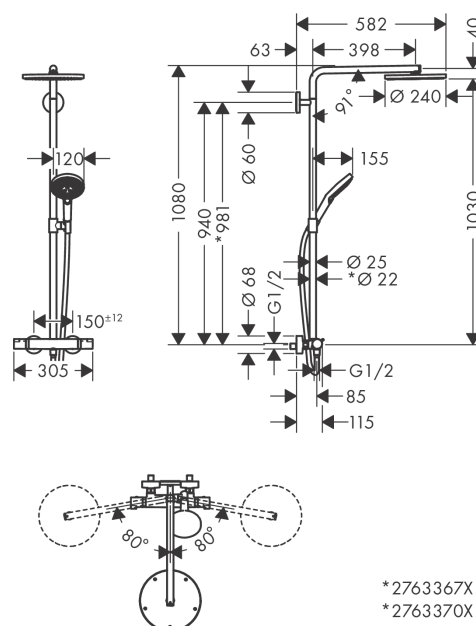

Raindance Select S
Showerpipe 240 1jet PowderRain with thermostatic shower mixer
 Surfaces: **chrome** Art. no. : **27633000**

Description

product features

- Consists of: overhead shower, hand shower, Thermostatic shower mixer, shower hose, slider
- overhead shower Raindance S240 P
- Shower head size: 240 mm
- Spray pattern: PowderRain
- Shower arm length: 460 mm
- height-adjustable hand shower holder
- Maximum flow rate (at 3 bar): 16 l/min
- Flow rate PowderRain (at 3 bar): 16 l/min
- Operating pressure: min. 1.5 bar/max. 10 bar
- Swivel shower arm
- thermostat Ecostat Comfort
- safety stop at 40°C
- adjustable hot water limitation
- outlets controlled via volume control/diverter and may not be used simultaneously
- exposed design allows easy installation, all working parts are outside of the wall
- Connection dimension 1/2"
- Connection thread 1/2"
- Centre distance 150 mm ± 12 mm
- pipe can be shortened in height
- WRAS 1903308
- Kiwa UK 1903706

Article Details

Price excl. VAT

£ 958.33

Technology

Certificates

kiwa

Product image

Scale drawing

Raindance Select S
Showerpipe 240 1jet PowderRain with thermostatic shower mixer
 Surfaces: **chrome** Art. no. : **27633000**

Flowchart