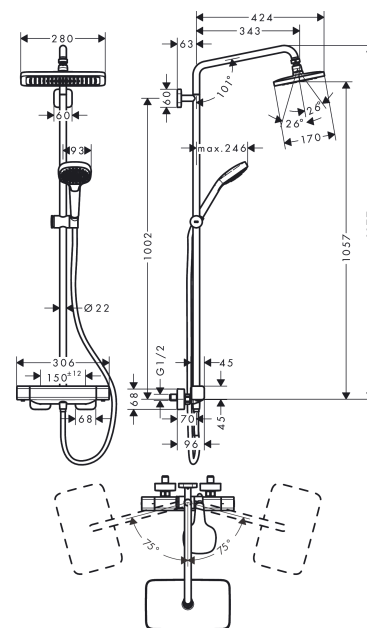

Croma E
Showerpipe 280 1jet with thermostat
 Surfaces: **chrome** Art. no. : **27630000**

Description

product features

- Consists of: overhead shower, hand shower, Thermostatic shower mixer, shower hose, slider
- overhead shower Croma E 280 1jet
- Shower head size: 280 x 170 mm
- Spray pattern: RainAir
- overhead shower angle adjustable
- Shower arm length: 340 mm
- height-adjustable hand shower holder with external select button
- Maximum flow rate (at 3 bar): 15 l/min
- Operating pressure: min. 1.7 bar/max. 10 bar
- Swivel shower arm
- thermostat Ecostat E
- safety stop at 40°C
- exposed design allows easy installation, all working parts are outside of the wall
- Connection thread 1/2"
- Centre distance 150 mm ± 12 mm
- pipe can be shortened in height

Article Details

Price excl. VAT

£ 666.67

Technology

Design awards

Product image

Scale drawing

Croma E
Showerpipe 280 1jet with thermostat
 Surfaces: **chrome** Art. no. : **27630000**

Flowchart

Croma E
Showerpipe 280 1jet with thermostat
 Surfaces: **chrome** Art. no. : **27630000**

Installation examples