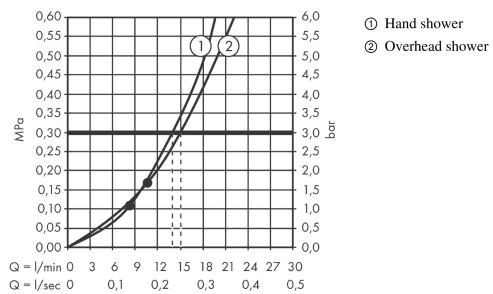

Croma E
Showerpipe 280 1jet with thermostat
Surfaces: **chrome** Art. no. : **27630000**

Flowchart