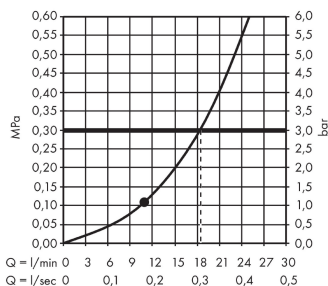

Flowchart

The consumption was measured in combination with the appropriate fittings (thermostat/mixer/in-wall valve) to reflect actual application in practice.