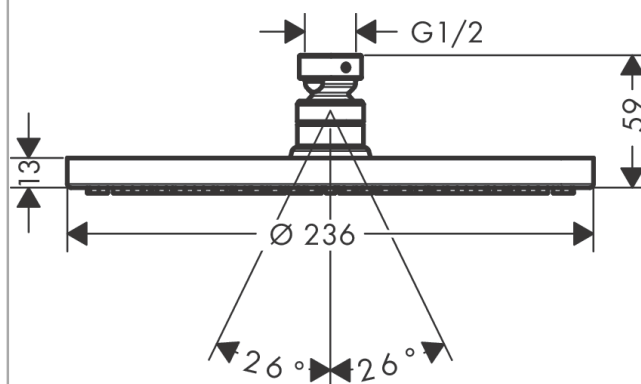

### product features

- Spray pattern: PowderRain
- Shower head size: 240 mm
- Ball-joint: overhead shower angle adjustable
- Flow rate PowderRain (at 3 bar): 18 l/min at 3 bar
- Operating pressure: min. 1 bar/max. 6 bar
- Spray face: metal
- Installation: ceiling or wall
- Connection thread 1/2"
- WRAS 1903338
- Kiwa UK 1903721

## Scale drawing