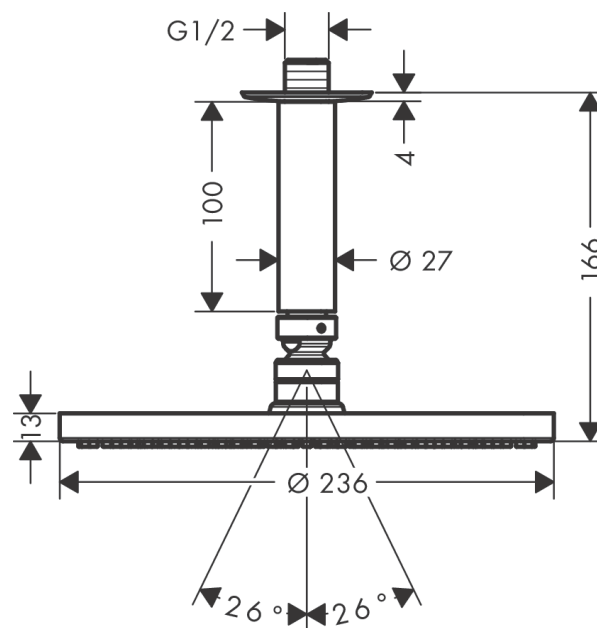

Raindance S

Overhead shower 240 1jet PowderRain with ceiling connector

Surfaces: **chrome** Art. no. : **27620000**

Description

product features

- Consists of: overhead shower, ceiling connector
- Spray pattern: PowderRain
- Shower head size: 240 mm
- Ball-joint: overhead shower angle adjustable
- Flow rate PowderRain (at 3 bar): 18 l/min at 3 bar
- Spray face: metal
- Ceiling connection length: 100 mm
- Installation: ceiling
- Connection thread 1/2"
- WRAS 1903338
- Kiwa UK 1903721

Article Details

Price excl. VAT

£ 383.33

Technology

Certificates

Product image

Scale drawing

Flowchart

The consumption was measured in combination with the appropriate fittings (thermostat/mixer/ in-wall valve) to reflect actual application in practice.