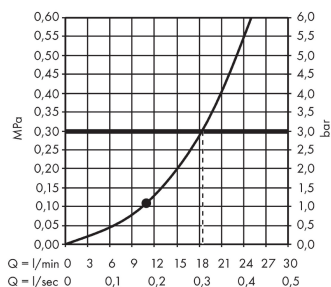

Raindance S

Overhead shower 240 1jet PowderRain with ceiling connector

Surfaces: **chrome** Art. no. : **27620000**

Description

product features

- Consists of: overhead shower, ceiling connector
- Spray pattern: PowderRain
- Shower head size: 240 mm
- Ball-joint: overhead shower angle adjustable
- Flow rate PowderRain (at 3 bar): 18 l/min at 3 bar
- Spray face: metal
- Ceiling connection length: 100 mm
- Installation: ceiling
- Connection thread 1/2"
- WRAS 1903338
- Kiwa UK 1903721

Article Details

Price excl. VAT

£ 383.33

Technology

Certificates

Product image

Scale drawing

Flowchart

The consumption was measured in combination with the appropriate fittings (thermostat/mixer/ in-wall valve) to reflect actual application in practice.