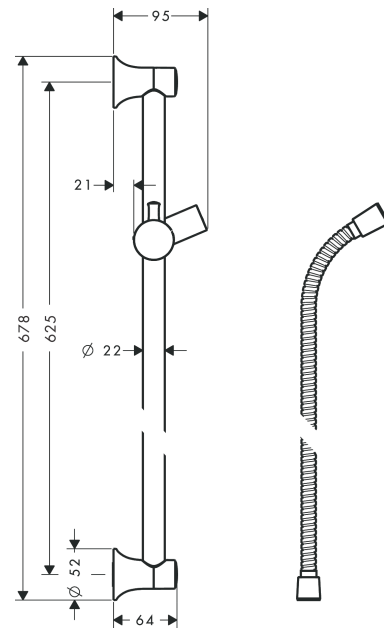

Unica
Shower rail Classic 65 cm with shower hose
 Surfaces: **brushed nickel** Art. no. : **27617820**

Description

product features

- Consists of: shower bar, shower hose, slider
- Bar width: brass pipe with a bar calibre of 22 mm
- metal shower slide
- slide with locking mechanism
- adjustable angle/tilt

Article Details

Price excl. VAT

£ 243.80

Product image

Scale drawing

Unica
 Shower rail Classic 65 cm with shower hose
 Surfaces: brushed nickel Art. no. : 27617820

Installation examples