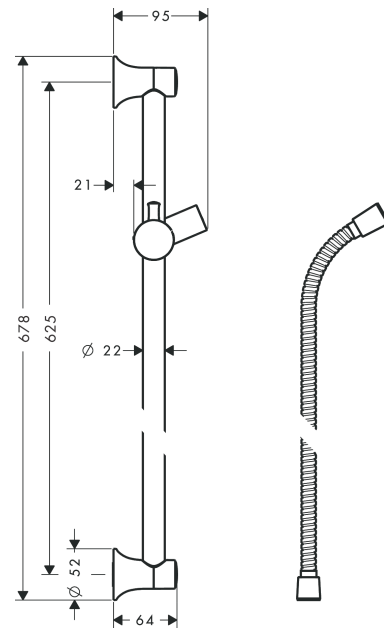

Unica
Shower rail Classic 65 cm with shower hose
 Surfaces: **chrome** Art. no. : **27617000**

Description

product features

- Consists of: shower bar, shower hose, slider
- Bar width: brass pipe with a bar calibre of 22 mm
- metal shower slide
- slide with locking mechanism
- adjustable angle/tilt

Article Details

Price excl. VAT

£ 162.50

Product image

Scale drawing

Unica
Shower rail Classic 65 cm with shower hose
 Surfaces: **chrome** Art. no. : **27617000**

Installation examples