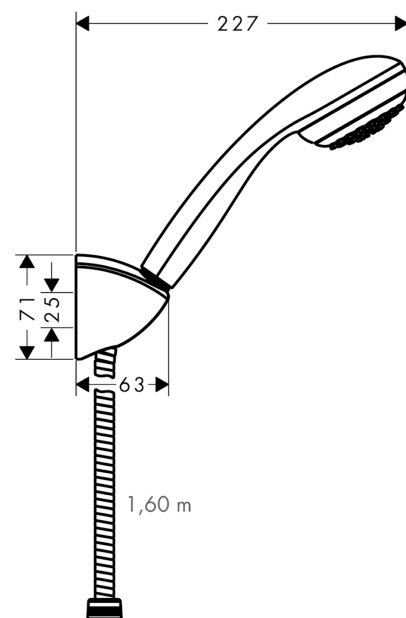

Crometta 85
Shower holder set Mono with shower hose 160 cm
 Surfaces: **chrome** Art. no. : **27577000**

Description

product features

- Consists of: hand shower, shower holder, shower hose
- Shower head size: 85 mm
- Spray pattern: normal spray
- Maximum flow rate (at 3 bar): 16 l/min
- Operating pressure: min. 1 bar/max. 6 bar

Article Details

Price excl. VAT

£ 29.17

Technology

Product image

Scale drawing

Flowchart

The consumption was measured in combination with the appropriate fittings (thermostat/mixer/in-wall valve) to reflect actual application in practice.