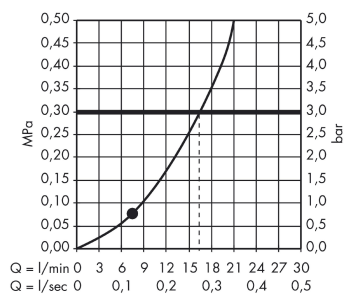

Crometta 85
Shower holder set Mono with shower hose 160 cm
 Surfaces: **chrome** Art. no. : **27577000**

Description

product features

- Consists of: hand shower, shower holder, shower hose
- Shower head size: 85 mm
- Spray pattern: normal spray
- Maximum flow rate (at 3 bar): 16 l/min
- Operating pressure: min. 1 bar/max. 6 bar

Article Details

Price excl. VAT

£ 29.17

Technology

Product image

Scale drawing

Flowchart

The consumption was measured in combination with the appropriate fittings (thermostat/mixer/in-wall valve) to reflect actual application in practice.