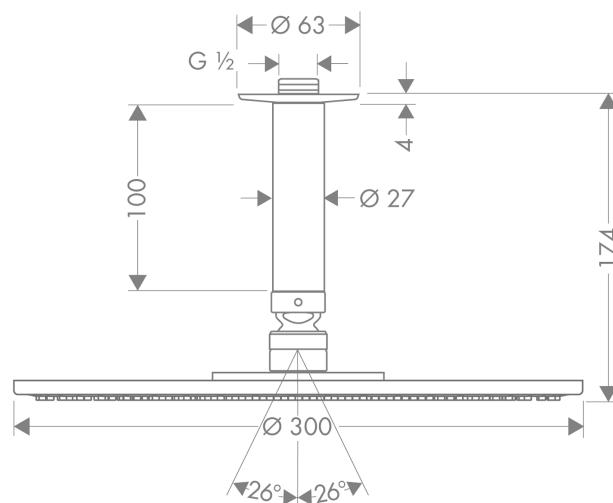

Raindance S
Overhead shower 300 1jet with ceiling connector
 Surfaces: **chrome** Art. no. : **27494000**

Description

product features

- Consists of: overhead shower, ceiling connector
- Spray pattern: RainAir
- Shower head size: 300 mm
- Ball-joint: overhead shower angle adjustable
- flow rate RainAir 20 l/min at 3 bar
- Operating pressure: min. 1 bar/max. 6 bar
- Spray face: metal
- Ceiling connection length: 100 mm
- Installation: ceiling
- Connection thread 1/2"
- WRAS 1807028
- WRAS 1807028

Article Details

Price excl. VAT £ 650.00

Technology

Certificates

Product image

Scale drawing

Flowchart

The consumption was measured in combination with the appropriate fittings (thermostat/mixer/ in-wall valve) to reflect actual application in practice.