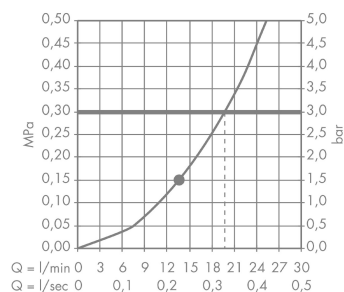

Raindance S
Overhead shower 300 1jet with ceiling connector
 Surfaces: **chrome** Art. no. : **27494000**

Description

product features

- Consists of: overhead shower, ceiling connector
- Spray pattern: RainAir
- Shower head size: 300 mm
- Ball-joint: overhead shower angle adjustable
- flow rate RainAir 20 l/min at 3 bar
- Operating pressure: min. 1 bar/max. 6 bar
- Spray face: metal
- Ceiling connection length: 100 mm
- Installation: ceiling
- Connection thread 1/2"
- WRAS 1807028
- WRAS 1807028

Article Details

Price excl. VAT £ 650.00

Technology

Certificates

Product image

Scale drawing

Flowchart

The consumption was measured in combination with the appropriate fittings (thermostat/mixer/ in-wall valve) to reflect actual application in practice.