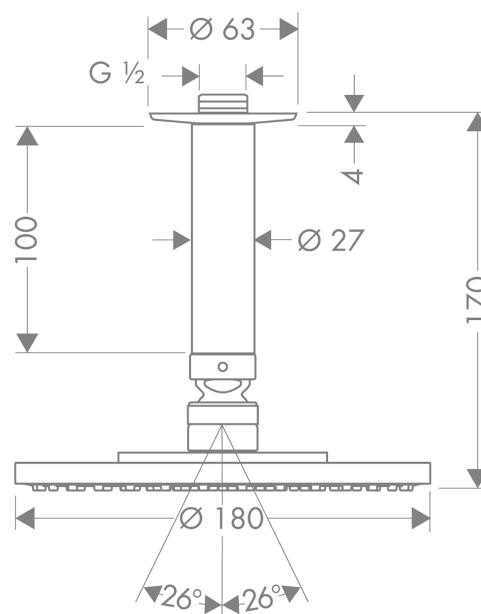

Raindance S

Overhead shower 180 1jet RainAir with ceiling connector

Surfaces: **chrome** Art. no. : **27478000**

Description

product features

- Consists of: overhead shower, ceiling connector
- Spray pattern: RainAir
- Shower head size: 180 mm
- Ball-joint: overhead shower angle adjustable
- flow rate RainAir 18 l/min at 3 bar
- Operating pressure: min. 1 bar/max. 6 bar
- Spray face: metal
- Ceiling connection length: 100 mm
- Installation: ceiling
- Connection thread 1/2"
- WRAS 1807028
- WRAS 1807028

Article Details

Price excl. VAT

£ 395.83

Technology

Certificates

kiwa

Product image

Scale drawing

Flowchart

The consumption was measured in combination with the appropriate fittings (thermostat/mixer/ in-wall valve) to reflect actual application in practice.