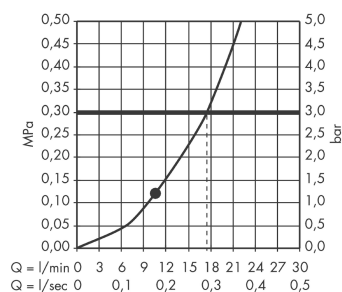

Raindance S

Overhead shower 180 1jet RainAir with ceiling connector

Surfaces: **chrome** Art. no. : **27478000**

Description

product features

- Consists of: overhead shower, ceiling connector
- Spray pattern: RainAir
- Shower head size: 180 mm
- Ball-joint: overhead shower angle adjustable
- flow rate RainAir 18 l/min at 3 bar
- Operating pressure: min. 1 bar/max. 6 bar
- Spray face: metal
- Ceiling connection length: 100 mm
- Installation: ceiling
- Connection thread 1/2"
- WRAS 1807028
- WRAS 1807028

Article Details

Price excl. VAT

£ 395.83

Technology

Certificates

kiwa

Product image

Scale drawing

Flowchart

The consumption was measured in combination with the appropriate fittings (thermostat/mixer/ in-wall valve) to reflect actual application in practice.