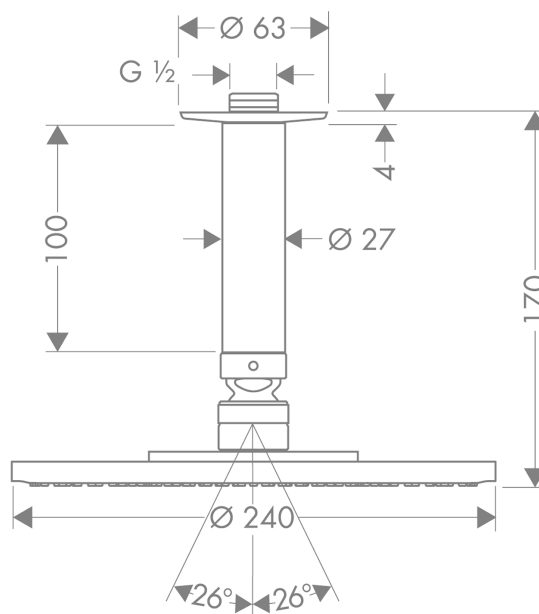

Raindance S
Overhead shower 240 1jet with ceiling connector
 Surfaces: **chrome** Art. no. : **27477000**

Description

product features

- Consists of: overhead shower, ceiling connector
- Spray pattern: RainAir
- Shower head size: 240 mm
- Ball-joint: overhead shower angle adjustable
- flow rate RainAir 18 l/min at 3 bar
- Operating pressure: min. 1 bar/max. 6 bar
- Spray face: metal
- Ceiling connection length: 100 mm
- Installation: ceiling
- Connection thread 1/2"
- WRAS 1805022
- WRAS 1805022

Flowchart

The consumption was measured in combination with the appropriate fittings (thermostat/mixer/ in-wall valve) to reflect actual application in practice.