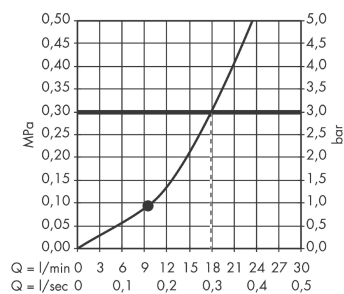

Raindance S
Overhead shower 240 1jet with ceiling connector
 Surfaces: **chrome** Art. no. : **27477000**

Description

product features

- Consists of: overhead shower, ceiling connector
- Spray pattern: RainAir
- Shower head size: 240 mm
- Ball-joint: overhead shower angle adjustable
- flow rate RainAir 18 l/min at 3 bar
- Operating pressure: min. 1 bar/max. 6 bar
- Spray face: metal
- Ceiling connection length: 100 mm
- Installation: ceiling
- Connection thread 1/2"
- WRAS 1805022
- WRAS 1805022

Article Details

Price excl. VAT

£ 529.17

Technology

Certificates

kiwa

Product image

Scale drawing

Flowchart

The consumption was measured in combination with the appropriate fittings (thermostat/mixer/ in-wall valve) to reflect actual application in practice.