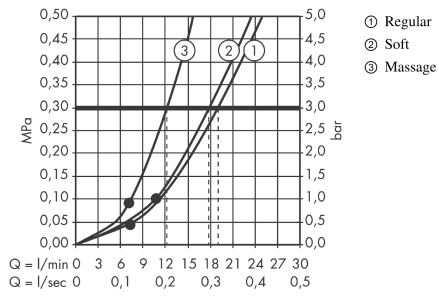

Clubmaster
Overhead shower 3jet with shower arm
 Surfaces: **chrome** Art. no. : **27475000**

Description

product features

- Consists of: overhead shower, shower arm
- Spray pattern: Soft spray, normal spray, Massage spray
- Shower head size: 85 mm
- Shower arm length: 165 mm
- Ball-joint: overhead shower angle adjustable
- flow rate Soft spray 17 l/min at 3 bar
- flow rate normal spray 19 l/min at 3 bar
- flow rate Massage spray 12 l/min at 3 bar
- grey spray face
- Spray face: plastic
- Installation: wall
- Connection thread 1/2"
- operating pressure: min 1 bar / max 10 bar

Article Details

Price excl. VAT £ 237.50

Technology

Certificates

kiwa

Product image

Scale drawing

Clubmaster
Overhead shower 3jet with shower arm
 Surfaces: **chrome** Art. no. : **27475000**

Flowchart

The consumption was measured in combination with the appropriate fittings (thermostat/mixer/ in-wall valve) to reflect actual application in practice.