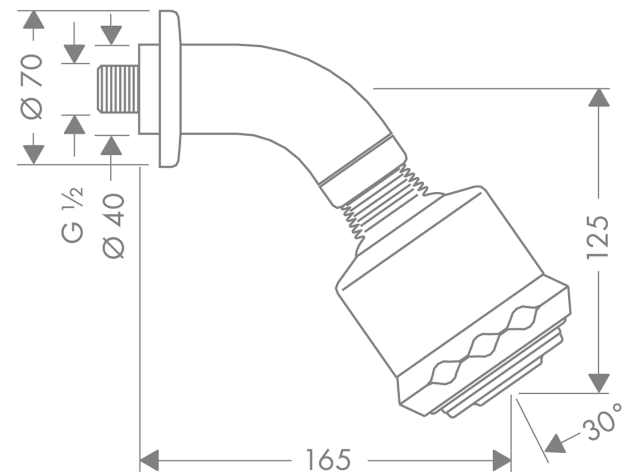

Clubmaster
Overhead shower 3jet with shower arm
 Surfaces: **chrome** Art. no. : **27475000**

Description

product features

- Consists of: overhead shower, shower arm
- Spray pattern: Soft spray, normal spray, Massage spray
- Shower head size: 85 mm
- Shower arm length: 165 mm
- Ball-joint: overhead shower angle adjustable
- flow rate Soft spray 17 l/min at 3 bar
- flow rate normal spray 19 l/min at 3 bar
- flow rate Massage spray 12 l/min at 3 bar
- grey spray face
- Spray face: plastic
- Installation: wall
- Connection thread 1/2"
- operating pressure: min 1 bar / max 10 bar

Article Details

Price excl. VAT £ 237.50

Technology

Certificates

kiwa

Product image

Scale drawing

Clubmaster
Overhead shower 3jet with shower arm
 Surfaces: **chrome** Art. no. : **27475000**

Flowchart

The consumption was measured in combination with the appropriate fittings (thermostat/mixer/ in-wall valve) to reflect actual application in practice.