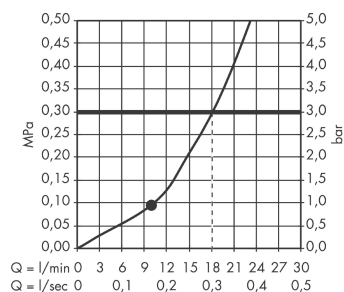

Flowchart

The consumption was measured in combination with the appropriate fittings (thermostat/mixer/ in-wall valve) to reflect actual application in practice.