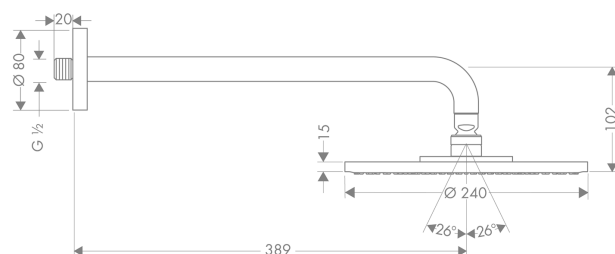

Scale drawing