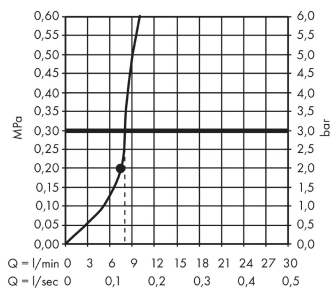

Raindance S

Overhead shower 240 1jet EcoSmart 9 l/min with shower arm

Surfaces: chrome Art. no. : 27461000

Description

product features

- Consists of: overhead shower, shower arm
- Spray pattern: RainAir
- Shower head size: 240 mm
- Shower arm length: 380 mm
- Ball-joint: overhead shower angle adjustable
- maximum flow rate 9 l/min at 3 bar
- flow rate RainAir 9 l/min at 3 bar
- Operating pressure: min. 2 bar/max. 6 bar
- Spray face: metal
- Installation: wall
- Connection thread 1/2"
- WRAS 1703034
- WRAS 1703034

Article Details

Price excl. VAT

£ 483.33

Technology

Certificates

Product image

Scale drawing

Raindance S
Overhead shower 240 1jet EcoSmart 9 l/min with shower arm
 Surfaces: **chrome** Art. no. : **27461000**

Flowchart

The consumption was measured in combination with the appropriate fittings (thermostat/mixer/in-wall valve) to reflect actual application in practice.