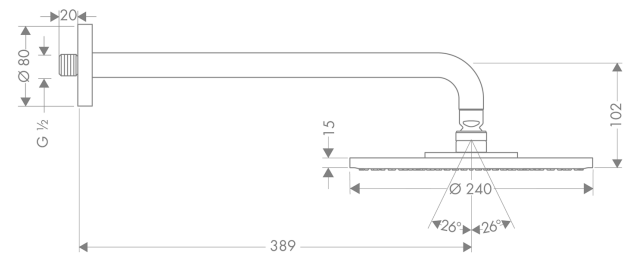

Raindance S

Overhead shower 240 1jet EcoSmart 9 l/min with shower arm

Surfaces: chrome Art. no. : 27461000

Description

product features

- Consists of: overhead shower, shower arm
- Spray pattern: RainAir
- Shower head size: 240 mm
- Shower arm length: 380 mm
- Ball-joint: overhead shower angle adjustable
- maximum flow rate 9 l/min at 3 bar
- flow rate RainAir 9 l/min at 3 bar
- Operating pressure: min. 2 bar/max. 6 bar
- Spray face: metal
- Installation: wall
- Connection thread 1/2"
- WRAS 1703034
- WRAS 1703034

Article Details

Price excl. VAT

£ 483.33

Technology

Certificates

Product image

Scale drawing

Raindance S
Overhead shower 240 1jet EcoSmart 9 l/min with shower arm
 Surfaces: **chrome** Art. no. : **27461000**

Flowchart

The consumption was measured in combination with the appropriate fittings (thermostat/mixer/in-wall valve) to reflect actual application in practice.