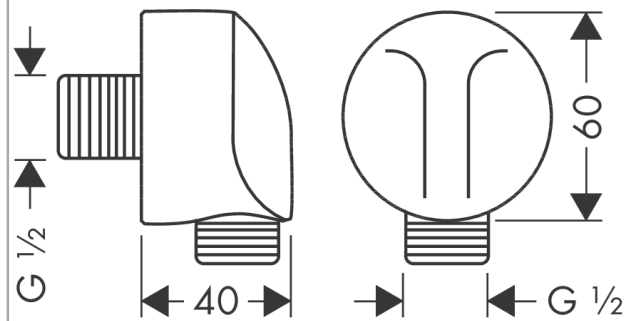

#### Scale drawing

**FixFit**  
**Wall outlet E with non-return valve**  
 Surfaces: **chrome** Art. no. : **27458000**