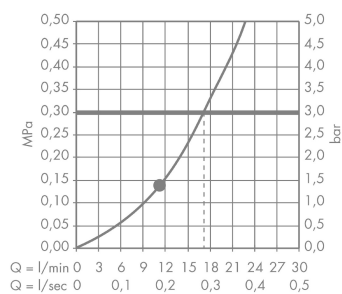

Croma
Overhead shower 160 1jet
 Surfaces: **chrome** Art. no. : **27450000**

Description

product features

- Spray pattern: Rain
- Shower head size: 160 mm
- Ball-joint: overhead shower angle adjustable
- flow rate Rain 17 l/min at 3 bar
- Operating pressure: min. 1 bar/max. 6 bar
- Spray face: plastic
- Installation: ceiling or wall
- Connection thread 1/2"
- WRAS 1711064

Article Details

Price excl. VAT £ 175.83

Technology

Certificates

Product image

Scale drawing

Flowchart

The consumption was measured in combination with the appropriate fittings (thermostat/mixer/ in-wall valve) to reflect actual application in practice.