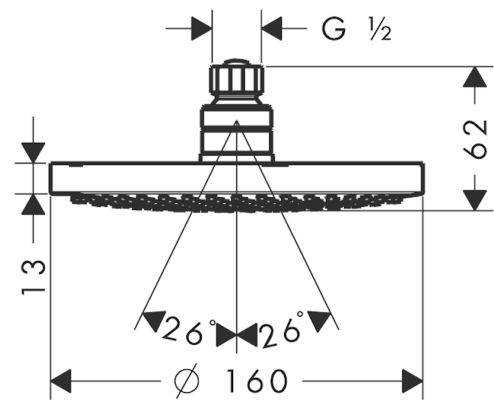

Croma
Overhead shower 160 1jet
 Surfaces: **chrome** Art. no. : **27450000**

Description

product features

- Spray pattern: Rain
- Shower head size: 160 mm
- Ball-joint: overhead shower angle adjustable
- flow rate Rain 17 l/min at 3 bar
- Operating pressure: min. 1 bar/max. 6 bar
- Spray face: plastic
- Installation: ceiling or wall
- Connection thread 1/2"
- WRAS 1711064

Article Details

Price excl. VAT £ 175.83

Technology

Certificates

Product image

Scale drawing

Flowchart

The consumption was measured in combination with the appropriate fittings (thermostat/mixer/ in-wall valve) to reflect actual application in practice.