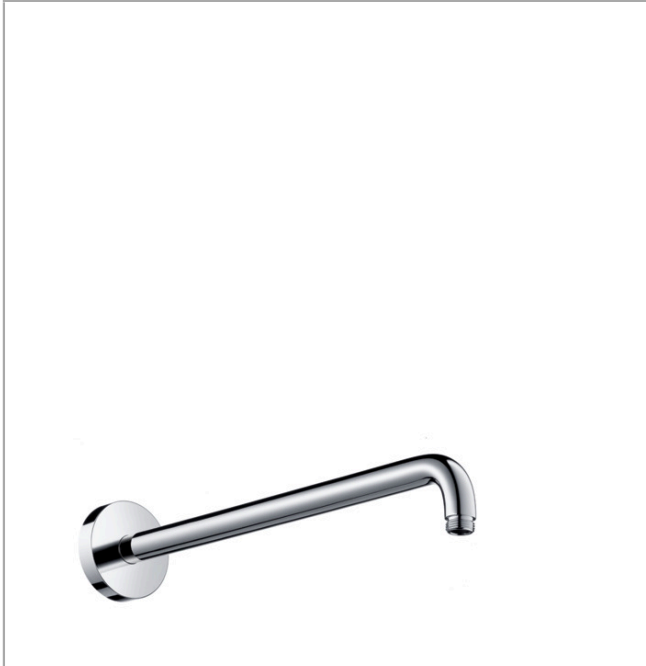

Shower arm 38.9 cm

Surfaces: **polished redgold** Art. no. : **27413300**

Description

product features

- wall-mounted
- Installation type: exposed design allows easy installation, all working parts are outside of the wall
- Material: brass
- Version: 90° angle
- Connection thread 1/2"

Article Details

Price excl. VAT

£ 125.00

Product image

Scale drawing