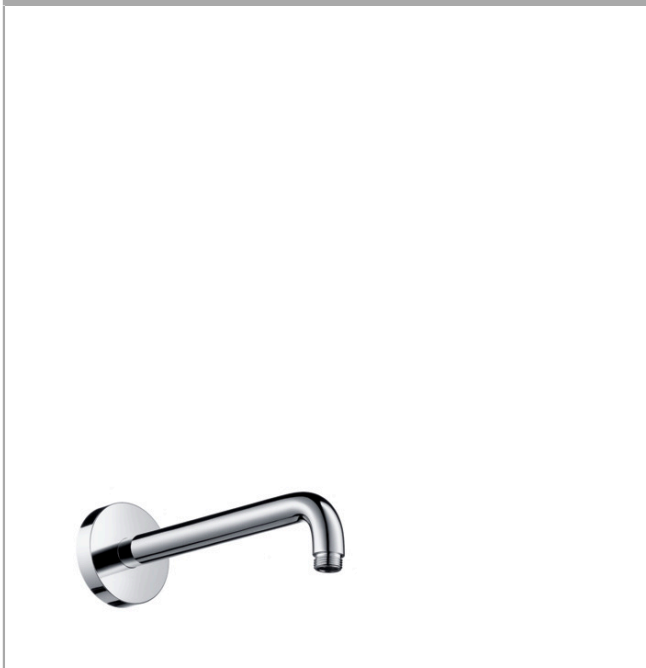

Shower arm 24.1 cm

Surfaces: **polished gold-optic** Art. no. : **27409990**

Description

product features

- Length: 241 mm
- shaft Ø: 27 mm
- wall-mounted
- Installation type: exposed design allows easy installation, all working parts are outside of the wall
- Material: brass
- Version: 90° angle
- Connection thread 1/2"

Article Details

Price excl. VAT

£ 96.30

Product image

Scale drawing