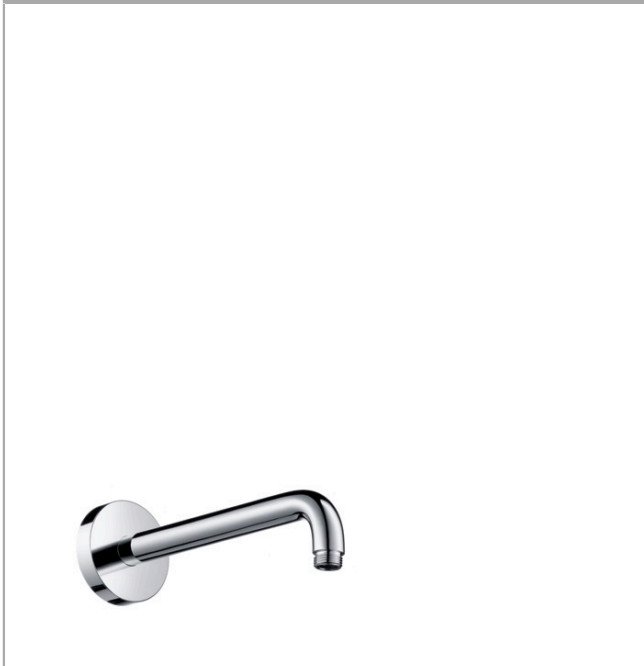

Shower arm 24.1 cm

Surfaces: **brushed nickel** Art. no. : **27409820**

Description

product features

- Length: 241 mm
- shaft Ø: 27 mm
- wall-mounted
- Installation type: exposed design allows easy installation, all working parts are outside of the wall
- Material: brass
- Version: 90° angle
- Connection thread 1/2"

Article Details

Price excl. VAT

£ 96.30

Product image