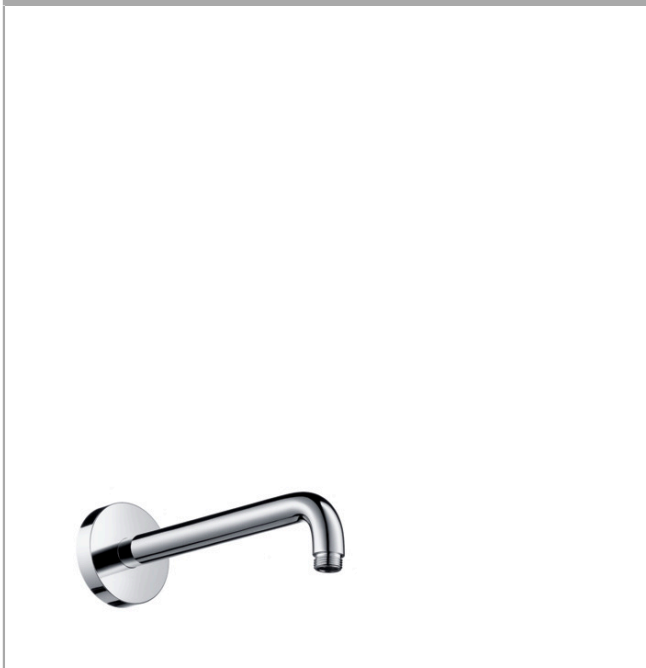

Shower arm 24.1 cm

Surfaces: **stainless steel optic** Art. no. : **27409800**

Description

product features

- Length: 241 mm
- shaft Ø: 27 mm
- wall-mounted
- Installation type: exposed design allows easy installation, all working parts are outside of the wall
- Material: brass
- Version: 90° angle
- Connection thread 1/2"

Article Details

Price excl. VAT

£ 96.30

Product image

Scale drawing