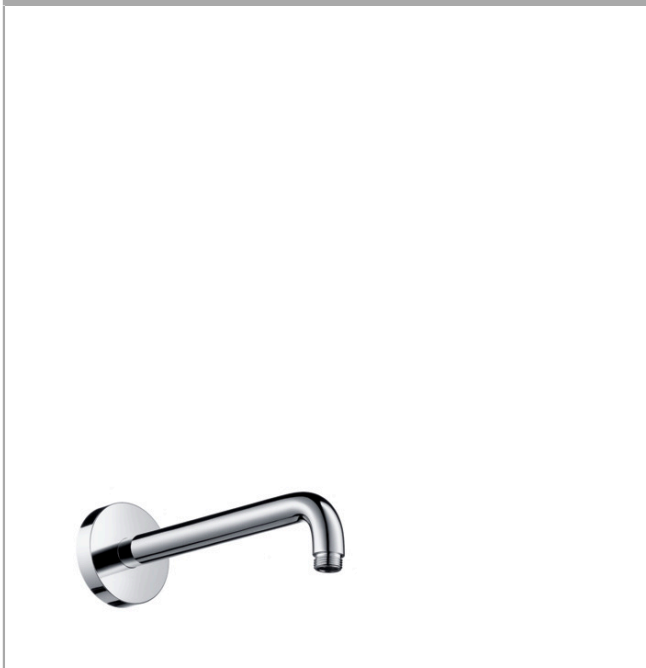

Shower arm 24.1 cm

Surfaces: **brushed black chrome** Art. no. : **27409340**

Description

product features

- Length: 241 mm
- shaft Ø: 27 mm
- wall-mounted
- Installation type: exposed design allows easy installation, all working parts are outside of the wall
- Material: brass
- Version: 90° angle
- Connection thread 1/2"

Article Details

Price excl. VAT

£ 96.30

Product image

Scale drawing