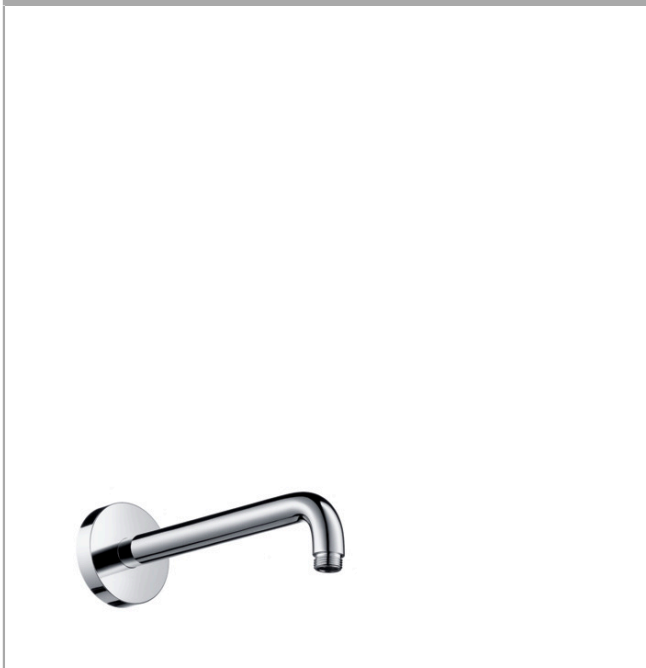

Shower arm 24.1 cm

Surfaces: **polished redgold** Art. no. : **27409300**

Description

product features

- Length: 241 mm
- shaft Ø: 27 mm
- wall-mounted
- Installation type: exposed design allows easy installation, all working parts are outside of the wall
- Material: brass
- Version: 90° angle
- Connection thread 1/2"

Article Details

Price excl. VAT

£ 96.30

Product image

Scale drawing