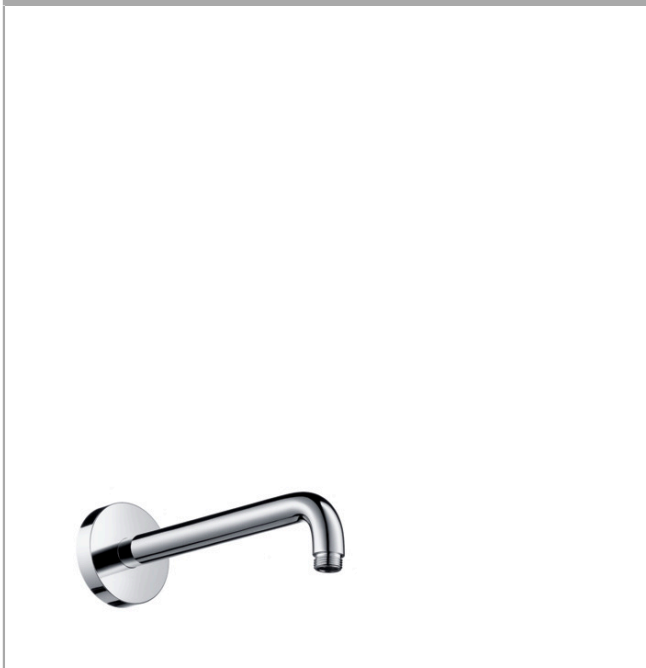

Shower arm 24.1 cm

Surfaces: **brushed gold-optic** Art. no. : **27409250**

Description

product features

- Length: 241 mm
- shaft Ø: 27 mm
- wall-mounted
- Installation type: exposed design allows easy installation, all working parts are outside of the wall
- Material: brass
- Version: 90° angle
- Connection thread 1/2"

Article Details

Price excl. VAT

£ 96.30

Product image

Scale drawing