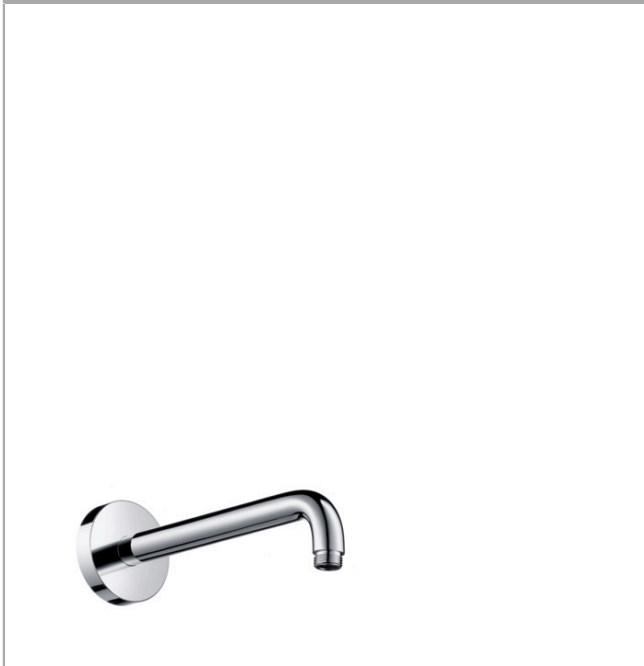

Shower arm 24.1 cm

Surfaces: **brushed bronze** Art. no. : **27409140**

Description

product features

- Length: 241 mm
- shaft Ø: 27 mm
- wall-mounted
- Installation type: exposed design allows easy installation, all working parts are outside of the wall
- Material: brass
- Version: 90° angle
- Connection thread 1/2"

Article Details

Price excl. VAT

£ 96.30

Product image

Scale drawing