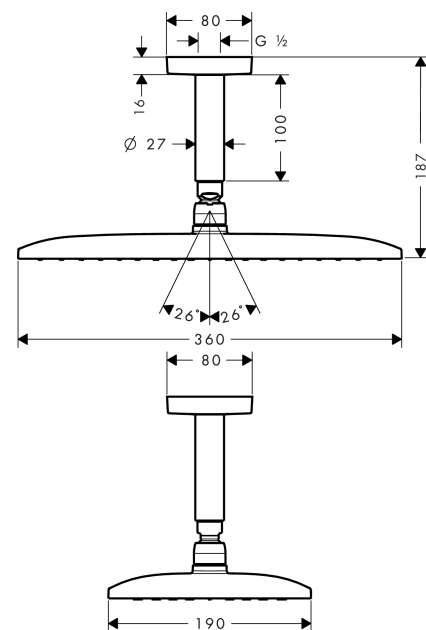

Raindance E

Overhead shower 360 1jet with ceiling connector

Surfaces: **brushed brass** Art. no. : **27381950**

Description

product features

- Consists of: overhead shower, ceiling connector
- Spray pattern: RainAir
- Shower head size: 360 x 190 mm
- Ball-joint: overhead shower angle adjustable
- flow rate RainAir 16 l/min at 3 bar
- Operating pressure: min. 1.5 bar/max. 6 bar
- Spray face: metal
- spray disc removable for cleaning
- brass ceiling connector
- Ceiling connection length: 100 mm
- Installation: ceiling
- Connection thread 1/2"

Article Details

Price excl. VAT

£ 931.20

Technology

Product image

Scale drawing

Flowchart

The consumption was measured in combination with the appropriate fittings (thermostat/mixer/ in-wall valve) to reflect actual application in practice.