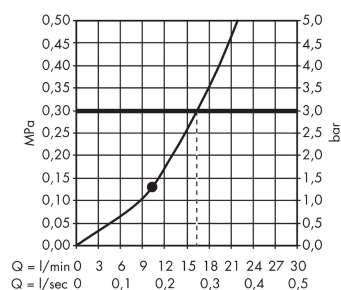

Raindance E

Overhead shower 360 1jet with ceiling connector

Surfaces: **brushed brass** Art. no. : **27381950**

Description

product features

- Consists of: overhead shower, ceiling connector
- Spray pattern: RainAir
- Shower head size: 360 x 190 mm
- Ball-joint: overhead shower angle adjustable
- flow rate RainAir 16 l/min at 3 bar
- Operating pressure: min. 1.5 bar/max. 6 bar
- Spray face: metal
- spray disc removable for cleaning
- brass ceiling connector
- Ceiling connection length: 100 mm
- Installation: ceiling
- Connection thread 1/2"

Article Details

Price excl. VAT

£ 931.20

Technology

Product image

Scale drawing

Flowchart

The consumption was measured in combination with the appropriate fittings (thermostat/mixer/ in-wall valve) to reflect actual application in practice.