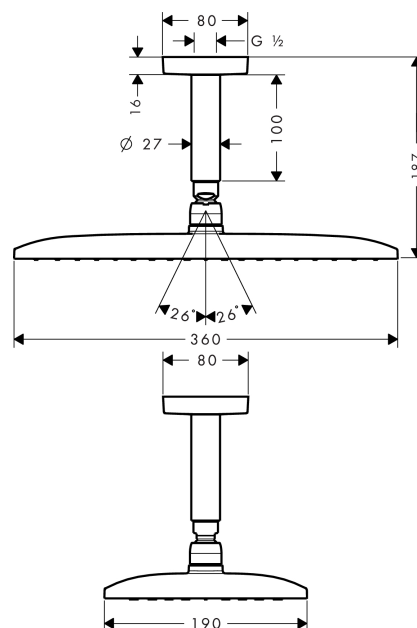

#### product features

- Consists of: overhead shower, ceiling connector
- Spray pattern: RainAir
- Shower head size: 360 x 190 mm
- Ball-joint: overhead shower angle adjustable
- flow rate RainAir 16 l/min at 3 bar
- Operating pressure: min. 1.5 bar/max. 6 bar
- Spray face: metal
- spray disc removable for cleaning
- brass ceiling connector
- Ceiling connection length: 100 mm
- Installation: ceiling
- Connection thread 1/2"

### Scale drawing