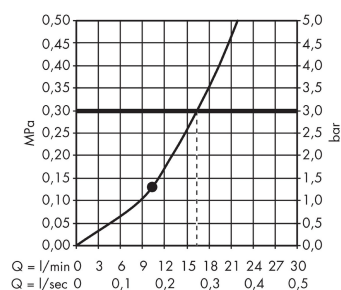

Flowchart

The consumption was measured in combination with the appropriate fittings (thermostat/mixer/ in-wall valve) to reflect actual application in practice.