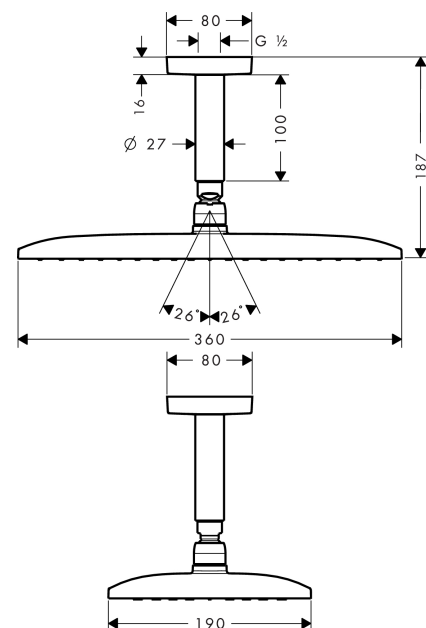

#### product features

- Consists of: overhead shower, ceiling connector
- Spray pattern: RainAir
- Shower head size: 360 x 190 mm
- Ball-joint: overhead shower angle adjustable
- flow rate RainAir 16 l/min at 3 bar
- Operating pressure: min. 1.5 bar/max. 6 bar
- Spray face: metal
- spray disc removable for cleaning
- brass ceiling connector
- Ceiling connection length: 100 mm
- Installation: ceiling
- Connection thread 1/2"

### Scale drawing