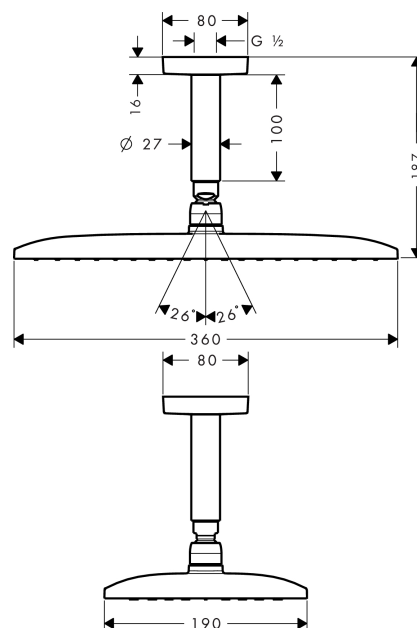

Raindance E

Overhead shower 360 1jet with ceiling connector

Surfaces: **brushed black chrome** Art. no. : **27381340**

Description

product features

- Consists of: overhead shower, ceiling connector
- Spray pattern: RainAir
- Shower head size: 360 x 190 mm
- Ball-joint: overhead shower angle adjustable
- flow rate RainAir 16 l/min at 3 bar
- Operating pressure: min. 1.5 bar/max. 6 bar
- Spray face: metal
- spray disc removable for cleaning
- brass ceiling connector
- Ceiling connection length: 100 mm
- Installation: ceiling
- Connection thread 1/2"

Article Details

Price excl. VAT

£ 931.20

Technology

Product image

Scale drawing

Flowchart

The consumption was measured in combination with the appropriate fittings (thermostat/mixer/ in-wall valve) to reflect actual application in practice.