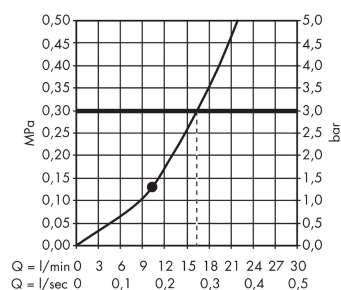

Raindance E

Overhead shower 360 1jet with ceiling connector

Surfaces: **brushed black chrome** Art. no. : **27381340**

Description

product features

- Consists of: overhead shower, ceiling connector
- Spray pattern: RainAir
- Shower head size: 360 x 190 mm
- Ball-joint: overhead shower angle adjustable
- flow rate RainAir 16 l/min at 3 bar
- Operating pressure: min. 1.5 bar/max. 6 bar
- Spray face: metal
- spray disc removable for cleaning
- brass ceiling connector
- Ceiling connection length: 100 mm
- Installation: ceiling
- Connection thread 1/2"

Article Details

Price excl. VAT

£ 931.20

Technology

Product image

Scale drawing

Flowchart

The consumption was measured in combination with the appropriate fittings (thermostat/mixer/ in-wall valve) to reflect actual application in practice.