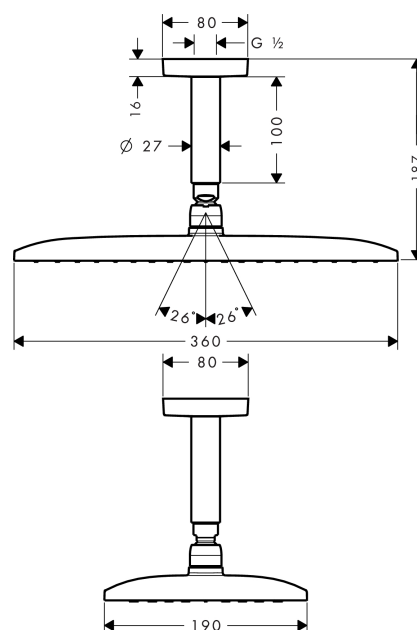

##### product features

- Consists of: overhead shower, ceiling connector
- Spray pattern: RainAir
- Shower head size: 360 x 190 mm
- Ball-joint: overhead shower angle adjustable
- flow rate RainAir 16 l/min at 3 bar
- Operating pressure: min. 1.5 bar/max. 6 bar
- Spray face: metal
- spray disc removable for cleaning
- brass ceiling connector
- Ceiling connection length: 100 mm
- Installation: ceiling
- Connection thread 1/2"

#### Scale drawing