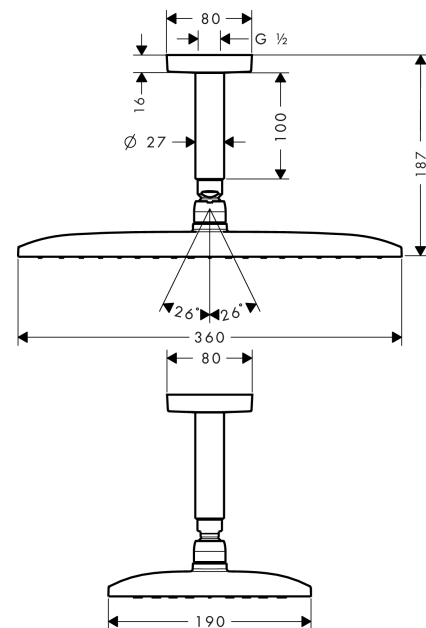

Raindance E
Overhead shower 360 1jet with ceiling connector
 Surfaces: **brushed redgold** Art. no. : **27381310**

Description

product features

- Consists of: overhead shower, ceiling connector
- Spray pattern: RainAir
- Shower head size: 360 x 190 mm
- Ball-joint: overhead shower angle adjustable
- flow rate RainAir 16 l/min at 3 bar
- Operating pressure: min. 1.5 bar/max. 6 bar
- Spray face: metal
- spray disc removable for cleaning
- brass ceiling connector
- Ceiling connection length: 100 mm
- Installation: ceiling
- Connection thread 1/2"

Article Details

Price excl. VAT

£ 931.20

Technology

Product image

Scale drawing

Flowchart

The consumption was measured in combination with the appropriate fittings (thermostat/mixer/ in-wall valve) to reflect actual application in practice.