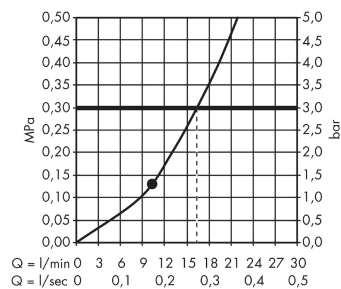

Raindance E
Overhead shower 360 1jet with ceiling connector
 Surfaces: **brushed redgold** Art. no. : **27381310**

Description

product features

- Consists of: overhead shower, ceiling connector
- Spray pattern: RainAir
- Shower head size: 360 x 190 mm
- Ball-joint: overhead shower angle adjustable
- flow rate RainAir 16 l/min at 3 bar
- Operating pressure: min. 1.5 bar/max. 6 bar
- Spray face: metal
- spray disc removable for cleaning
- brass ceiling connector
- Ceiling connection length: 100 mm
- Installation: ceiling
- Connection thread 1/2"

Article Details

Price excl. VAT

£ 931.20

Technology

Product image

Scale drawing

Flowchart

The consumption was measured in combination with the appropriate fittings (thermostat/mixer/ in-wall valve) to reflect actual application in practice.