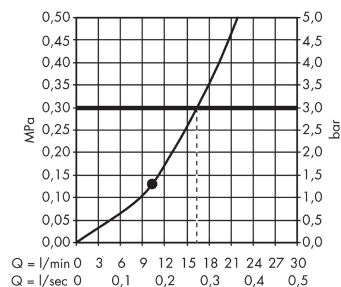

Raindance E

Overhead shower 360 1jet with ceiling connector

Surfaces: **polished redgold** Art. no. : **27381300**

Description

product features

- Consists of: overhead shower, ceiling connector
- Spray pattern: RainAir
- Shower head size: 360 x 190 mm
- Ball-joint: overhead shower angle adjustable
- flow rate RainAir 16 l/min at 3 bar
- Operating pressure: min. 1.5 bar/max. 6 bar
- Spray face: metal
- spray disc removable for cleaning
- brass ceiling connector
- Ceiling connection length: 100 mm
- Installation: ceiling
- Connection thread 1/2"

Article Details

Price excl. VAT

£ 931.20

Technology

Product image

Scale drawing

Flowchart

The consumption was measured in combination with the appropriate fittings (thermostat/mixer/ in-wall valve) to reflect actual application in practice.