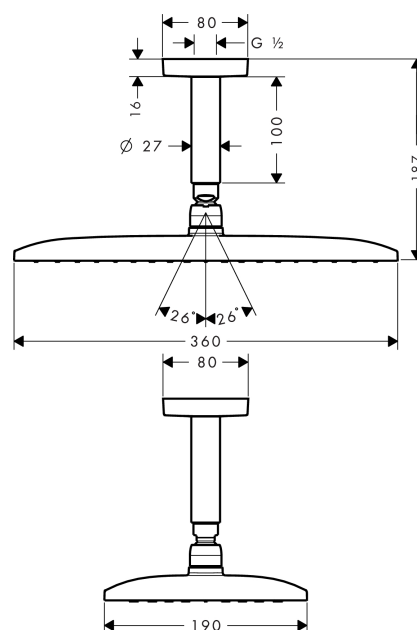

Raindance E

Overhead shower 360 1jet with ceiling connector

Surfaces: **polished redgold** Art. no. : **27381300**

Description

product features

- Consists of: overhead shower, ceiling connector
- Spray pattern: RainAir
- Shower head size: 360 x 190 mm
- Ball-joint: overhead shower angle adjustable
- flow rate RainAir 16 l/min at 3 bar
- Operating pressure: min. 1.5 bar/max. 6 bar
- Spray face: metal
- spray disc removable for cleaning
- brass ceiling connector
- Ceiling connection length: 100 mm
- Installation: ceiling
- Connection thread 1/2"

Article Details

Price excl. VAT

£ 931.20

Technology

Product image

Scale drawing

Flowchart

The consumption was measured in combination with the appropriate fittings (thermostat/mixer/ in-wall valve) to reflect actual application in practice.