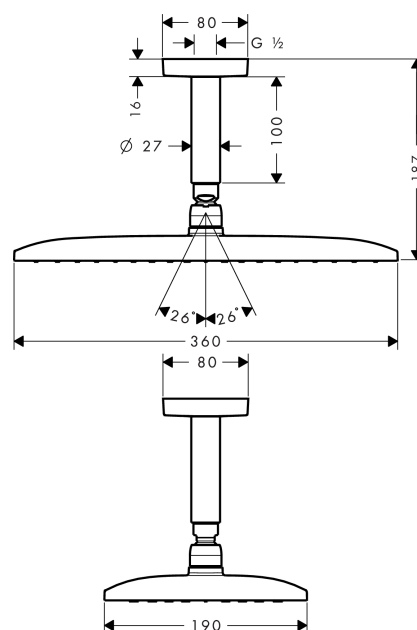

Raindance E

Overhead shower 360 1jet with ceiling connector

Surfaces: **brushed gold-optic** Art. no. : **27381250**

Description

product features

- Consists of: overhead shower, ceiling connector
- Spray pattern: RainAir
- Shower head size: 360 x 190 mm
- Ball-joint: overhead shower angle adjustable
- flow rate RainAir 16 l/min at 3 bar
- Operating pressure: min. 1.5 bar/max. 6 bar
- Spray face: metal
- spray disc removable for cleaning
- brass ceiling connector
- Ceiling connection length: 100 mm
- Installation: ceiling
- Connection thread 1/2"

Article Details

Price excl. VAT

£ 931.20

Technology

Product image

Scale drawing

Flowchart

The consumption was measured in combination with the appropriate fittings (thermostat/mixer/ in-wall valve) to reflect actual application in practice.