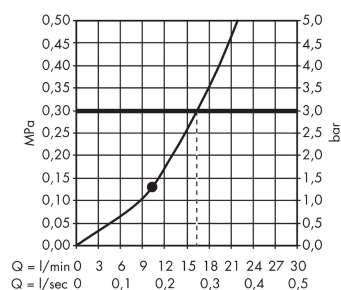

Raindance E

Overhead shower 360 1jet with ceiling connector

Surfaces: **brushed gold-optic** Art. no. : **27381250**

Description

product features

- Consists of: overhead shower, ceiling connector
- Spray pattern: RainAir
- Shower head size: 360 x 190 mm
- Ball-joint: overhead shower angle adjustable
- flow rate RainAir 16 l/min at 3 bar
- Operating pressure: min. 1.5 bar/max. 6 bar
- Spray face: metal
- spray disc removable for cleaning
- brass ceiling connector
- Ceiling connection length: 100 mm
- Installation: ceiling
- Connection thread 1/2"

Article Details

Price excl. VAT

£ 931.20

Technology

Product image

Scale drawing

Flowchart

The consumption was measured in combination with the appropriate fittings (thermostat/mixer/ in-wall valve) to reflect actual application in practice.