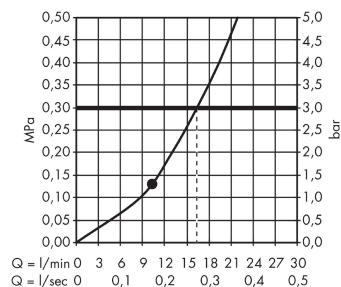

Raindance E
Overhead shower 360 1jet with ceiling connector
 Surfaces: **chrome** Art. no. : **27381000**

Description

product features

- Consists of: overhead shower, ceiling connector
- Spray pattern: RainAir
- Shower head size: 360 x 190 mm
- Ball-joint: overhead shower angle adjustable
- flow rate RainAir 16 l/min at 3 bar
- Operating pressure: min. 1.5 bar/max. 6 bar
- Spray face: metal
- spray disc removable for cleaning
- brass ceiling connector
- Ceiling connection length: 100 mm
- Installation: ceiling
- Connection thread 1/2"

Article Details

Price excl. VAT

£ 620.83

Technology

Product image

Scale drawing

Flowchart

The consumption was measured in combination with the appropriate fittings (thermostat/mixer/ in-wall valve) to reflect actual application in practice.