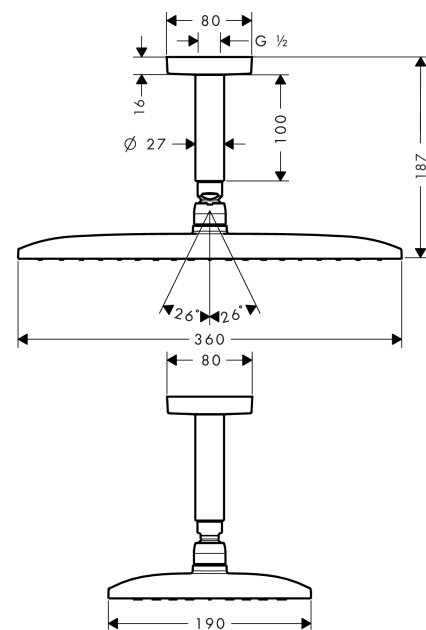

Raindance E
Overhead shower 360 1jet with ceiling connector
 Surfaces: **chrome** Art. no. : **27381000**

Description

product features

- Consists of: overhead shower, ceiling connector
- Spray pattern: RainAir
- Shower head size: 360 x 190 mm
- Ball-joint: overhead shower angle adjustable
- flow rate RainAir 16 l/min at 3 bar
- Operating pressure: min. 1.5 bar/max. 6 bar
- Spray face: metal
- spray disc removable for cleaning
- brass ceiling connector
- Ceiling connection length: 100 mm
- Installation: ceiling
- Connection thread 1/2"

Article Details

Price excl. VAT

£ 620.83

Technology

Product image

Scale drawing

Flowchart

The consumption was measured in combination with the appropriate fittings (thermostat/mixer/ in-wall valve) to reflect actual application in practice.