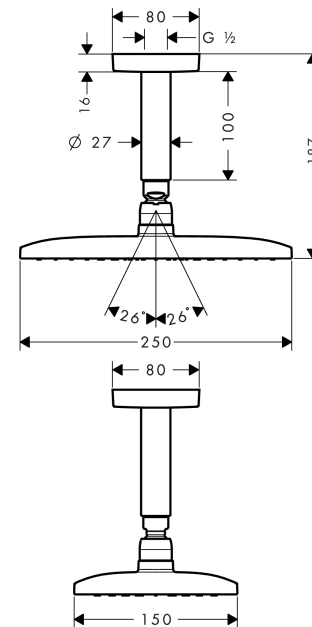

Raindance E

Overhead shower 240 1jet with ceiling connector

Surfaces: **polished gold-optic** Art. no. : **27380990**

Description

product features

- Consists of: overhead shower, ceiling connector
- Spray pattern: RainAir
- Shower head size: 250 x 150 mm
- Ball-joint: overhead shower angle adjustable
- flow rate RainAir 20 l/min at 3 bar
- Operating pressure: min. 1.5 bar/max. 6 bar
- Spray face: metal
- spray disc removable for cleaning
- brass ceiling connector
- Ceiling connection length: 100 mm
- Installation: ceiling
- Connection thread 1/2"
- WRAS 1205323

Article Details

Price excl. VAT

£ 750.00

Technology

Certificates

Product image

Scale drawing

Raindance E
Overhead shower 240 1jet with ceiling connector
 Surfaces: **polished gold-optic** Art. no. : **27380990**

Flowchart

The consumption was measured in combination with the appropriate fittings (thermostat/mixer/ in-wall valve) to reflect actual application in practice.

Raindance E
Overhead shower 240 1jet with ceiling connector
 Surfaces: **polished gold-optic** Art. no. : **27380990**