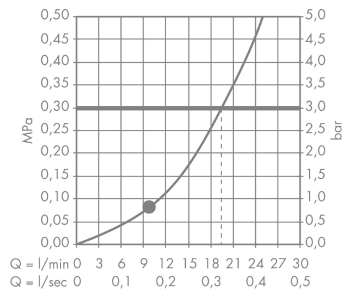

Raindance E
Overhead shower 240 1jet with ceiling connector
Surfaces: **polished gold-optic**   Art. no. : **27380990**

Flowchart

The consumption was measured in combination with the appropriate fittings (thermostat/mixer/ in-wall valve) to reflect actual application in practice.