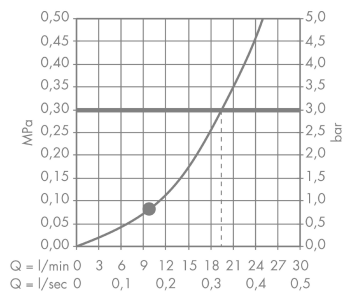

Raindance E
Overhead shower 240 1jet with ceiling connector
Surfaces: **brushed brass**   Art. no. : **27380950**

Flowchart

The consumption was measured in combination with the appropriate fittings (thermostat/mixer/in-wall valve) to reflect actual application in practice.