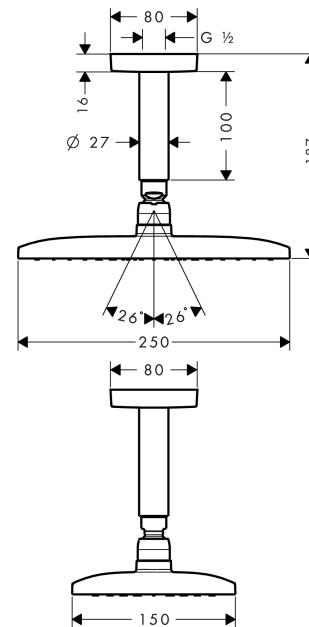

Raindance E
Overhead shower 240 1jet with ceiling connector
 Surfaces: **brushed brass** Art. no. : **27380950**

Description

product features

- Consists of: overhead shower, ceiling connector
- Spray pattern: RainAir
- Shower head size: 250 x 150 mm
- Ball-joint: overhead shower angle adjustable
- flow rate RainAir 20 l/min at 3 bar
- Operating pressure: min. 1.5 bar/max. 6 bar
- Spray face: metal
- spray disc removable for cleaning
- brass ceiling connector
- Ceiling connection length: 100 mm
- Installation: ceiling
- Connection thread 1/2"
- WRAS 1205323

Article Details

Price excl. VAT

£ 750.00

Technology

Certificates

Product image

Scale drawing

Raindance E
Overhead shower 240 1jet with ceiling connector
 Surfaces: **brushed brass** Art. no. : **27380950**

Flowchart

The consumption was measured in combination with the appropriate fittings (thermostat/mixer/in-wall valve) to reflect actual application in practice.

Raindance E
Overhead shower 240 1jet with ceiling connector
 Surfaces: **brushed brass** Art. no. : **27380950**