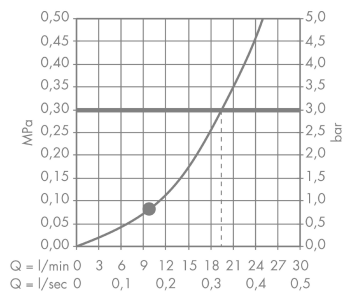

Raindance E
Overhead shower 240 1jet with ceiling connector
Surfaces: **brushed nickel**   Art. no. : **27380820**

Flowchart

The consumption was measured in combination with the appropriate fittings (thermostat/mixer/ in-wall valve) to reflect actual application in practice.