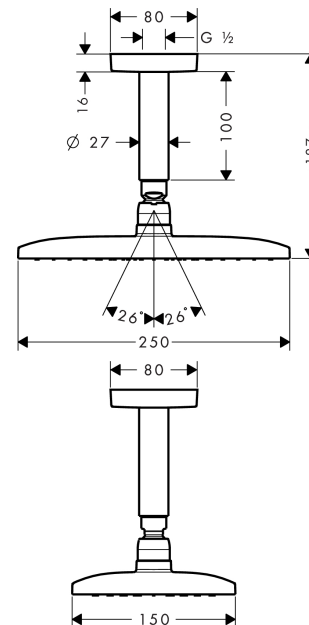

Raindance E
Overhead shower 240 1jet with ceiling connector
 Surfaces: **brushed nickel** Art. no. : **27380820**

Description

product features

- Consists of: overhead shower, ceiling connector
- Spray pattern: RainAir
- Shower head size: 250 x 150 mm
- Ball-joint: overhead shower angle adjustable
- flow rate RainAir 20 l/min at 3 bar
- Operating pressure: min. 1.5 bar/max. 6 bar
- Spray face: metal
- spray disc removable for cleaning
- brass ceiling connector
- Ceiling connection length: 100 mm
- Installation: ceiling
- Connection thread 1/2"
- WRAS 1205323

Article Details

Price excl. VAT

£ 750.00

Technology

Certificates

Product image

Scale drawing

Raindance E
Overhead shower 240 1jet with ceiling connector
 Surfaces: **brushed nickel** Art. no. : **27380820**

Flowchart

The consumption was measured in combination with the appropriate fittings (thermostat/mixer/ in-wall valve) to reflect actual application in practice.

Raindance E
Overhead shower 240 1jet with ceiling connector
 Surfaces: brushed nickel Art. no. : 27380820