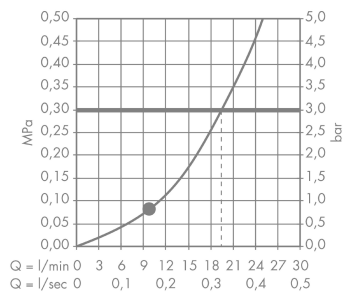

Raindance E
Overhead shower 240 1jet with ceiling connector
Surfaces: **stainless steel optic**   Art. no. : **27380800**

Flowchart

The consumption was measured in combination with the appropriate fittings (thermostat/mixer/ in-wall valve) to reflect actual application in practice.