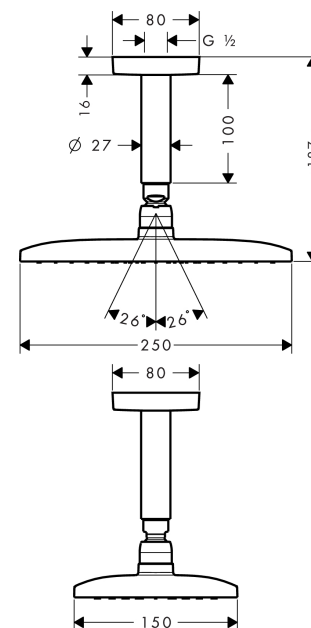

Raindance E

Overhead shower 240 1jet with ceiling connector

Surfaces: **stainless steel optic** Art. no. : **27380800**

Description

product features

- Consists of: overhead shower, ceiling connector
- Spray pattern: RainAir
- Shower head size: 250 x 150 mm
- Ball-joint: overhead shower angle adjustable
- flow rate RainAir 20 l/min at 3 bar
- Operating pressure: min. 1.5 bar/max. 6 bar
- Spray face: metal
- spray disc removable for cleaning
- brass ceiling connector
- Ceiling connection length: 100 mm
- Installation: ceiling
- Connection thread 1/2"
- WRAS 1205323

Article Details

Price excl. VAT

£ 750.00

Technology

Certificates

Product image

Scale drawing

Raindance E
Overhead shower 240 1jet with ceiling connector
 Surfaces: **stainless steel optic** Art. no. : **27380800**

Flowchart

The consumption was measured in combination with the appropriate fittings (thermostat/mixer/ in-wall valve) to reflect actual application in practice.

Raindance E
Overhead shower 240 1jet with ceiling connector
 Surfaces: **stainless steel optic** Art. no. : **27380800**