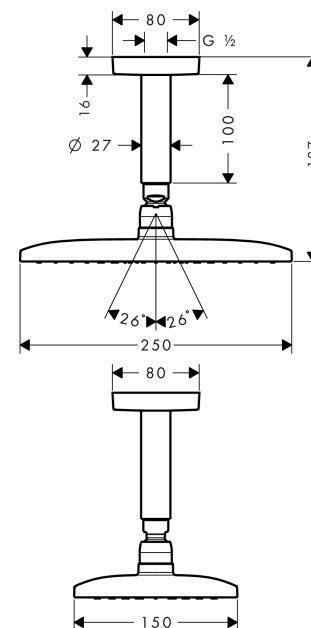

Raindance E

Overhead shower 240 1jet with ceiling connector

Surfaces: **brushed black chrome** Art. no. : **27380340**

Description

product features

- Consists of: overhead shower, ceiling connector
- Spray pattern: RainAir
- Shower head size: 250 x 150 mm
- Ball-joint: overhead shower angle adjustable
- flow rate RainAir 20 l/min at 3 bar
- Operating pressure: min. 1.5 bar/max. 6 bar
- Spray face: metal
- spray disc removable for cleaning
- brass ceiling connector
- Ceiling connection length: 100 mm
- Installation: ceiling
- Connection thread 1/2"
- WRAS 1205323

Article Details

Price excl. VAT

£ 750.00

Technology

Certificates

Product image

Scale drawing

Raindance E

Overhead shower 240 1jet with ceiling connector

Surfaces: **brushed black chrome** Art. no. : **27380340**

Flowchart

The consumption was measured in combination with the appropriate fittings (thermostat/mixer/in-wall valve) to reflect actual application in practice.