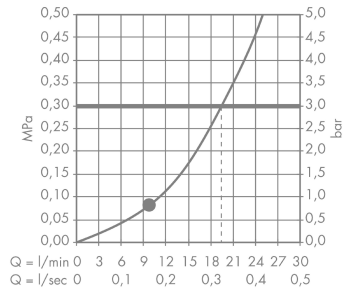

Raindance E

Overhead shower 240 1jet with ceiling connector

Surfaces: **brushed black chrome** Art. no. : **27380340**

Flowchart

The consumption was measured in combination with the appropriate fittings (thermostat/mixer/in-wall valve) to reflect actual application in practice.